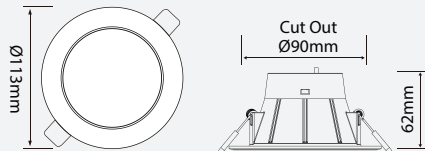

VIVA

VIVA-FL-TRI
SAP CODE: 2001847

8W, dimmable,
switchable colour
temperature, flush
diffuser

White trimmed LED downlight
with flushed opal diffuser.

Photometric
Diagram

Unit: cd
- C0/180 100.0deg
- C90/270 100.0deg

KEY INFORMATION

| | |
|-------------------------|--------------------|
| Lumen Output | 800 / 850 / 800lm |
| Input Power | 8W |
| Hole Cutout Size | Ø90mm |
| Install | RECESSED |
| Dimming Options | *Phase-Cut Dimming |
| Trim Colour | WHITE |
| Warranty | 4yr |
| IP Rating | IP44 |
| IK Rating | N/A |
| IC Rating | IC-4 |
| Rebate Scheme Approvals | Pending Approval |

PHOTOMETRIC

| | |
|------------|---------------------|
| Efficacy | 100 / 106 / 100lm/W |
| LED | SMD |
| CCT | 3000 / 4200 / 5700K |
| CRI | >80 |
| Beam Angle | 100 |

ELECTRICAL

| | |
|-----------------------------|-------------------|
| Driver | Integral |
| Supply Input | 220-240V, 50/60Hz |
| Driver Output Voltage | N/A |
| Power Factor | >0.9 |
| LED Input Current (nominal) | N/A |
| Useful life @Ta25° (L70) | 35,000hr |

CONSTRUCTION

| | |
|---------------------------|------------------------|
| Housing | Polycarbonate |
| Optics | Polycarbonate Diffuser |
| Adjustable Angle | N/A |
| Fixings/Hardware | Rubberised Clip |
| Connection Type | 1m Flex & Plug |
| Total Weight | 0.2kg |
| Dimensions | Ø113 x 62mm |
| Operating Ambient Temp. | -20 to 45°C |
| Electrical Classification | Class 2 |