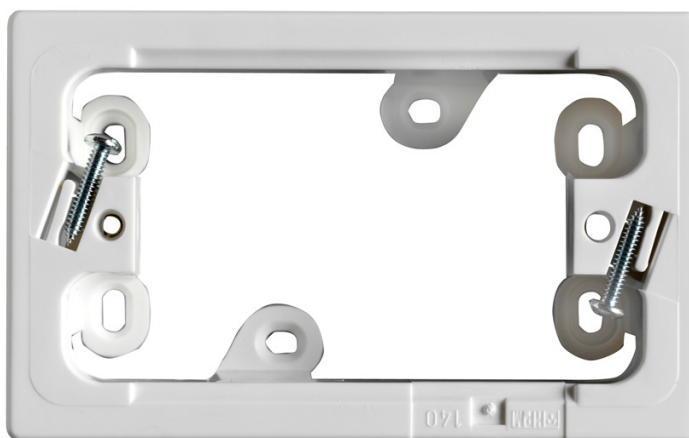

Type: Deep surface mounting block

Cat Number: 140WE

Catalogue Number	140
Description	Deep surface mounting block
Colour	White
Finish	Gloss
Depth	37mm
Mounting Centres	84mm