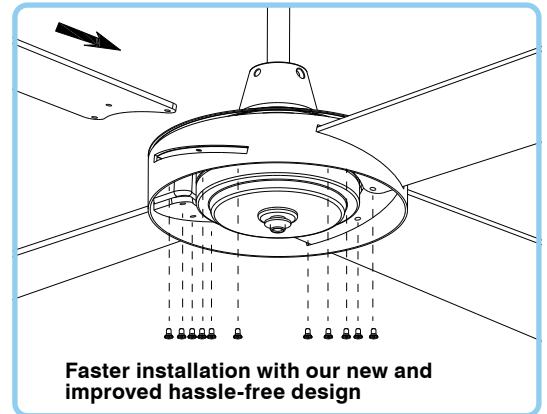

A modern designed ceiling fan with with four plywood blades combined with a powerful 65W motor.

- Steel body and canopy construction, with 4 painted plywood blades
- 3 speed wall control with switch included.
- Reversible All-Seasons technology for use all year round
- 85% pre-assembled out of the box for fast installation
- Powerful 65W AC motor
- Light kit uses 2 x 40W max. E27 (globes not included)
- Uses our Quick Connect Plug System to reduce installation time
- Faster installation with our new and improved hassle-free design
- Suitable for indoor locations around the home
- Compatible with Brilliant remotes and BrilliantSmart fan controllers

APPLICATIONS

- Bedrooms, lounge and family rooms
- Indoors locations around the home

WHITE

BLACK

BRUSHED STEEL

TEMPO 52" AC CEILING FAN WITH LIGHT

TECHNICAL SPECIFICATIONS

Size	52 inch (1320mm)
Motor Type	AC (Alternate Current)
Operating Voltage	240V / 50Hz
Motor Wattage	65W
Construction	Steel body and canopy
Blade Material	Painted Plywood (x4)
Ceiling install	Hangsure
Blade Pitch	11 degrees
Ceiling Rake	30 degree max
Light Wattage:	40W Max
Base Type:	Screw E27
Other models available	100010: 48-inch without light 100012: 48-inch with light 20910: 52-inch without light
Control	Wall 3 speed with on/off switch (included)
Warranty	3 year in-home plus 3 year replacement (6-Year) <i>*Limited warranty for wall controller, remote controller and light. Refer to warranty card inside the box for more details.</i>
Standards:	AS/NZS 60335-1 AS/NZS 60335-2-80

INSTALLATION

Must be installed by a licensed electrician

ACCESSORIES (sold separately)

Extension Rod with loom kits, 900mm x Ø21mm:	100550/05 white, 100550/06 matt black, 100550/13 brushed steel
Remote Kits	99999 Basic 99222 LCD Display 99111 Smart WiFi