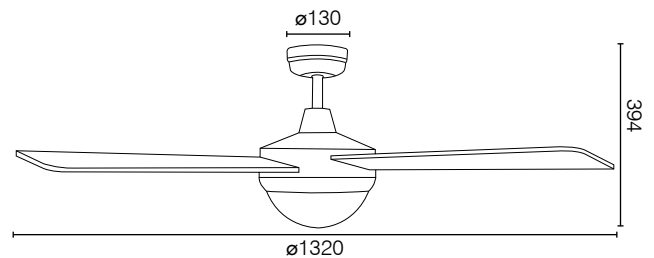

APPLICATIONS

- Bedrooms, lounge and family rooms
- Indoors locations around the home

WHITE

BLACK

BRUSHED STEEL

TEMPO 52" AC CEILING FAN WITH LIGHT

TECHNICAL SPECIFICATIONS

Size	52 inch (1320mm)
Motor Type	AC (Alternate Current)
Operating Voltage	240V / 50Hz
Motor Wattage	65W
Construction	Steel body and canopy
Blade Material	Painted Plywood (x4)
Ceiling install	Hangsure
Blade Pitch	11 degrees
Ceiling Rake	30 degree max
Light Wattage:	40W Max
Base Type:	Screw E27
Other models available	100010: 48-inch without light 100012: 48-inch with light 20910: 52-inch without light
Control	Wall 3 speed with on/off switch (included)
Warranty	3 year in-home plus 3 year replacement (6-Year) <i>*Limited warranty for wall controller, remote controller and light. Refer to warranty card inside the box for more details.</i>
Standards:	AS/NZS 60335-1 AS/NZS 60335-2-80

AIR MOVEMENT

SPEED	LOW	MED	HIGH
RPM	96	144	196
Power	19W	37W	65W
Airflow	3,516m³/h	5,601m³/h	8,084m³/h

	MODEL	COLOUR	DESCRIPTION	BOX SIZE	GROSS WEIGHT	BOX QTY	BARCODE/TUN
RETAIL BOX	20915/05	White	Tempo-52 Fan and light	W598 x H256 x D246 mm	6.5 kg	1 pc	 9 312641 209157 >
RETAIL BOX	20915/06	Black	Tempo-52 Fan and light	W598 x H256 x D246 mm	6.5 kg	1 pc	 9 312641 209164 >
RETAIL BOX	20915/13	Brushed Steel	Tempo-52 Fan and light	W598 x H256 x D246 mm	6.5 kg	1 pc	 9 312641 209171 >