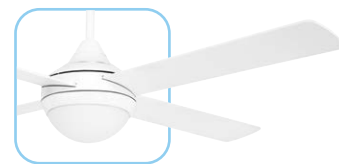

TEMPO 52" AC CEILING FAN WITH LIGHT

The great all rounder.

Wall control Included

- 52** INCH 1320mm
- 65W** AC MOTOR
- 11°** BLADE PITCH
- 30°** CEILING RAKE MAX
- 8084** m³/hr AIRFLOW
- PLY WOOD** BLADES
- 2x40W** MAX LIGHT
- 6YR** WARRANTY

A modern designed ceiling fan with with four plywood blades combined with a powerful 65W motor.

- Steel body and canopy construction, with 4 painted plywood blades
- 3 speed wall control with switch included.
- Reversible All-Seasons technology for use all year round
- 85% pre-assembled out of the box for fast installation
- Powerful 65W AC motor
- Light kit uses 2 x 40W max. E27 (globes not included)
- Uses our Quick Connect Plug System to reduce installation time
- Faster installation with our new and improved hassle-free design
- Suitable for indoor locations around the home
- Compatible with Brilliant remotes and BrilliantSmart fan controllers

APPLICATIONS

- Bedrooms, lounge and family rooms
- Indoors locations around the home

WHITE

BLACK

BRUSHED STEEL

TEMPO 52" AC CEILING FAN WITH LIGHT

TECHNICAL SPECIFICATIONS

Size	52 inch (1320mm)
Motor Type	AC (Alternate Current)
Operating Voltage	240V / 50Hz
Motor Wattage	65W
Construction	Steel body and canopy
Blade Material	Painted Plywood (x4)
Ceiling install	Hangsure
Blade Pitch	11 degrees
Ceiling Rake	30 degree max
Light Wattage:	40W Max
Base Type:	Screw E27
Other models available	100010: 48-inch without light 100012: 48-inch with light 20910: 52-inch without light
Control	Wall 3 speed with on/off switch (included)
Warranty	3 year in-home plus 3 year replacement (6-Year) <i>*Limited warranty for wall controller, remote controller and light. Refer to warranty card inside the box for more details.</i>
Standards:	AS/NZS 60335-1 AS/NZS 60335-2-80