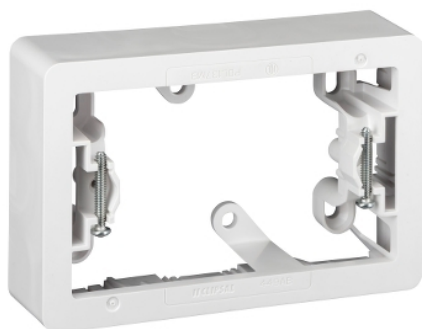

# 449AB-VW

Clipsal Iconic - mounting box - surface- 1 gang  
- depth 34 mm - vivid white

### Main

Range	Clipsal Iconic
Product brand	Clipsal
Product or component type	Mounting box
Colour	Vivid white

### Complementary

Shape	Rectangular
Number of gangs	1 gang
Material	Plastic
Length	125 mm
Height	82 mm
Width	125 mm
Depth	34 mm
Colour code	VW
Depth	34 mm