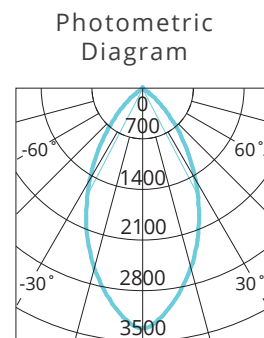

ASTRO

ASTRO30W230R

SAP CODE: 2001947

Unit: cd
- C0/180 55.0deg
- C90/270 55.2deg

High Output Commercial Downlight

Deep recessed 24/32W High Output Tritone Downlight with remote diver and polish reflector

KEY INFORMATION

Lumen Output	32W 24W	2850 / 3100 / 3000lm 2100 / 2300 / 2200lm
Input Power	32W, 24W	
Hole Cutout Size	Ø210mm	
Install	RECESSED	
Dimming Options	Non-Dimmable	
Fitting Colour	WHITE	
Warranty	4yr	
IP Rating	IP54	
IK Rating	N/A	
IC Rating	N/A	
Rebate Scheme Approvals	N/A	

PHOTOMETRIC

Efficacy	32W 24W	89 / 97 / 94lm/W 88 / 96 / 92lm/W
LED	SMD	
CCT	3000 / 4000 / 5700K	
CRI	>80	
Beam Angle	53	

ELECTRICAL

Driver	Remote
Supply Input	220-240V, 50/60Hz
Driver Output Voltage	45VDC
Power Factor	>0.9
LED Input Current (nominal)	700mA
Useful life @Ta25° (L70)	50,000hr

CONSTRUCTION

Housing	Aluminium 1070
Optics	Polycarbonate Diffuser
Adjustable Angle	N/A
Fixings/Hardware	Rubberised Clip
Connection Type	1m Flex & Plug
Total Weight	0.83kg
Dimensions	Ø230 x 120mm
Operating Ambient Temp.	-20 to 40°C
Electrical Classification	Class 2