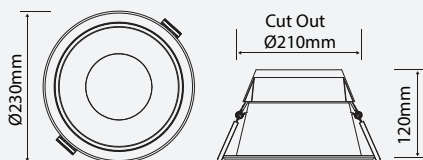

ASTRO

ASTRO30W230R

SAP CODE: 2001947

Unit: cd
- C0/180 55.0deg
- C90/270 55.2deg

High Output Commercial Downlight

Deep recessed 24/32W High Output Tritone Downlight with remote diver and polish reflector

KEY INFORMATION

Lumen Output	32W 24W	2850 / 3100 / 3000lm 2100 / 2300 / 2200lm
Input Power	32W, 24W	
Hole Cutout Size	Ø210mm	
Install	RECESSED	
Dimming Options	Non-Dimmable	
Fitting Colour	WHITE	
Warranty	4yr	
IP Rating	IP54	
IK Rating	N/A	
IC Rating	N/A	
Rebate Scheme Approvals	N/A	

PHOTOMETRIC

Efficacy	32W 24W	89 / 97 / 94lm/W 88 / 96 / 92lm/W
LED	SMD	
CCT	3000 / 4000 / 5700K	
CRI	>80	
Beam Angle	53	

ELECTRICAL

Driver	Remote
Supply Input	220-240V, 50/60Hz
Driver Output Voltage	45VDC
Power Factor	>0.9
LED Input Current (nominal)	700mA
Useful life @Ta25° (L70)	50,000hr

CONSTRUCTION

Housing	Aluminium 1070
Optics	Polycarbonate Diffuser
Adjustable Angle	N/A
Fixings/Hardware	Rubberised Clip
Connection Type	1m Flex & Plug
Total Weight	0.83kg
Dimensions	Ø230 x 120mm
Operating Ambient Temp.	-20 to 40°C
Electrical Classification	Class 2