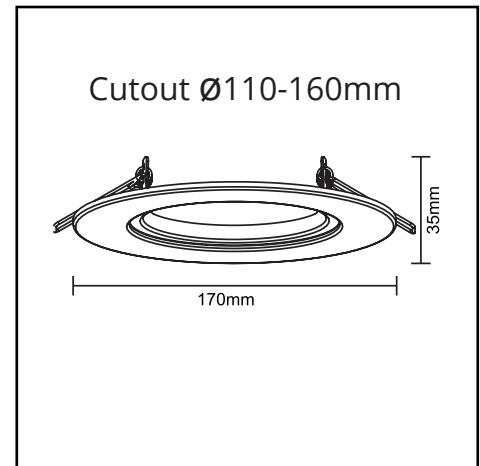

TRIM-VIVA110-170-W

QUICK FACTS

Compatibility	VIVA 110 / VIVA 110 Multi
Fascia Colour	Powdercoated White
Body	Steel
Installation	Recessed
Warranty	4 years

PHOTO

DIMENSIONS

Subject to change without notice, errors and omission excepted. Always make sure to use the most recent release.