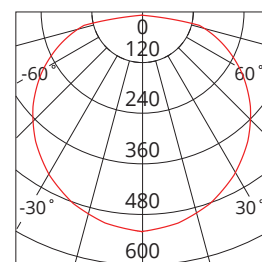

Accessories
SUSPENSION KIT

Photometric Diagram

Unit: cd
 - C0/180 110.0deg
 - C90/270 110.0deg

KEY INFORMATION

Lumen Output	1850 / 1990 / 1850lm
Input Power	20W
Hole Cutout Size	N/A
Install	SURFACE MOUNT
Dimming Options	Non-Dimmable
Trim Colour	WHITE
Warranty	5yr
IP Rating	IP54
IK Rating	IK08
IC Rating	N/A
Rebate Scheme Approvals	N/A

PHOTOMETRIC

Efficacy	93 / 100 / 93lm/W
LED	SMD
CCT	4000 / 5000 / 6500K
CRI	>80
Beam Angle	120°

ELECTRICAL

Driver	Integral
Supply Input	220-240V, 50/60Hz
Driver Output Voltage	20-57VDC
Power Factor	>0.9
LED Input Current (nominal)	350mA
Useful life @Ta25° (L70)	50,000hr