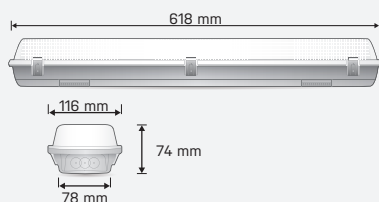

TRIPROOF

TRIPROOF20W06-TRI-EM

SAP CODE: 2001165

600mm, 20W, tritone, Emergency, rugged indoor/outdoor LED batten

A robust outdoor/indoor IK08 vandal resistant LED batten with an emergency battery for power failures and Tritone switchable colour temperature.

Accessories
SUSPENSION KIT

Photometric Diagram

Unit: cd
 - C0/180 110.0deg
 - C90/270 110.0deg

KEY INFORMATION

Lumen Output	1850 / 1990 / 1850lm
Input Power	20W
Hole Cutout Size	N/A
Install	SURFACE MOUNT
Dimming Options	Non-Dimmable
Trim Colour	WHITE
Warranty	5yr
IP Rating	IP54
IK Rating	IK08
IC Rating	N/A
Rebate Scheme Approvals	N/A

PHOTOMETRIC

Efficacy	93 / 100 / 93lm/W
LED	SMD
CCT	4000 / 5000 / 6500K
CRI	>80
Beam Angle	120°

ELECTRICAL

Driver	Integral
Supply Input	220-240V, 50/60Hz
Driver Output Voltage	20-57VDC
Power Factor	>0.9
LED Input Current (nominal)	350mA
Useful life @Ta25° (L70)	50,000hr

CONSTRUCTION

Housing	Polycarbonate
Optic	Polycarbonate Diffuser
Adjustable Angle	N/A
Fixings/Hardware	Bracket
Connection Type	Terminal Block PA14
Total Weight	2kg
Dimensions	618 x 116 x 74mm
Operating Ambient Temp.	0 to 50°C
Electrical Classification	Class 1
Food Grade Approval	HACCP