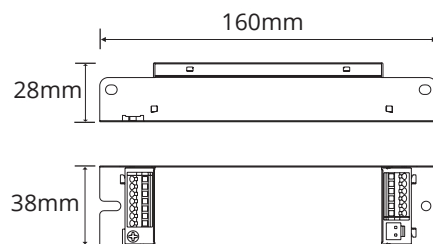

Emergency Battery

TRI-EM-Battery
SAP CODE: 2001481

Self charging battery for TRIPROOF20W06-TRI-EM during blackouts

Emergency Light Kit ensures that lights remain on at a light level sufficient to allow people to see their way for three hours if there is a power failure