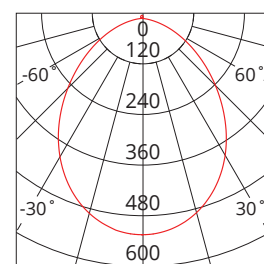

Photometric
Diagram

Unit: cd
- C0/180 90.0deg
- C90/270 90.0deg

KEY INFORMATION

Lumen Output	1240 / 1260 / 1160lm
Input Power	14W
Hole Cutout Size	Ø125mm
Install	RECESSED
Dimming Options	*Phase-Cut Dimming
Trim Colour	WHITE
Warranty	4yr
IP Rating	IP44
IK Rating	N/A
IC Rating	NON-IC
Rebate Scheme Approvals	VEET; REES; IPART LCP 13.26

PHOTOMETRIC

Efficacy	89 / 90 / 83lm/W
LED	SMD
CCT	3000 / 4200 / 5700K
CRI	>80
Beam Angle	90°
MacAdam (SDCM)	≤ 1

ELECTRICAL

Driver	Integral
Supply Input	220-240V, 50/60Hz
Driver Output Voltage	72VDC
Power Factor	>0.9
LED Input Current (nominal)	170mA
Useful life @Ta25° (L70)	50,000hr