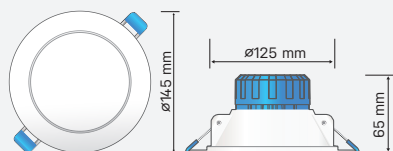

VIVA145 Tritone

VIVA145-TRI
SAP CODE: 2001103

14W Tritone, flush
diffuser large LED high
output downlight

The VIVA Tritone is a fixed
switchable colour temperature
high output downlight suitable
for large cutouts.

Photometric
Diagram

Unit: cd
- C0/180 90.0deg
- C90/270 90.0deg

KEY INFORMATION

Lumen Output	1240 / 1260 / 1160lm
Input Power	14W
Hole Cutout Size	Ø125mm
Install	RECESSED
Dimming Options	*Phase-Cut Dimming
Trim Colour	WHITE
Warranty	4yr
IP Rating	IP44
IK Rating	N/A
IC Rating	NON-IC
Rebate Scheme Approvals	VEET; REES; IPART LCP 13.26

PHOTOMETRIC

Efficacy	89 / 90 / 83lm/W
LED	SMD
CCT	3000 / 4200 / 5700K
CRI	>80
Beam Angle	90°
MacAdam (SDCM)	≤ 1

ELECTRICAL

Driver	Integral
Supply Input	220-240V, 50/60Hz
Driver Output Voltage	72VDC
Power Factor	>0.9
LED Input Current (nominal)	170mA
Useful life @Ta25° (L70)	50,000hr

CONSTRUCTION

Housing	Aluminium & Polycarbonate
Optics	Polycarbonate Diffuser
Adjustable Angle	N/A
Fixings/Hardware	Rubberised Clip
Connection Type	1.2m Flex & Plug
Total Weight	0.29kg
Dimensions	Ø145x65mm
Operating Ambient Temp.	-20 to 40°C
Electrical Classification	Class 2