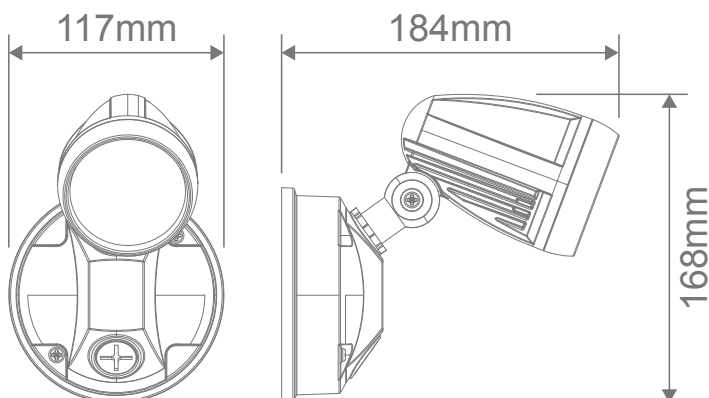

Diagrams / Additional

Item No.	Variant	Colour
MURO-PRO-15	25053	Black
	25054	Dark Grey
	25055	White