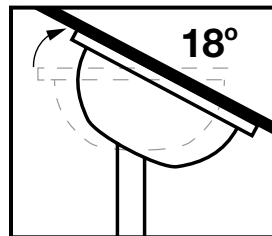

Mountable on ceilings with a maximum angle of 18°.