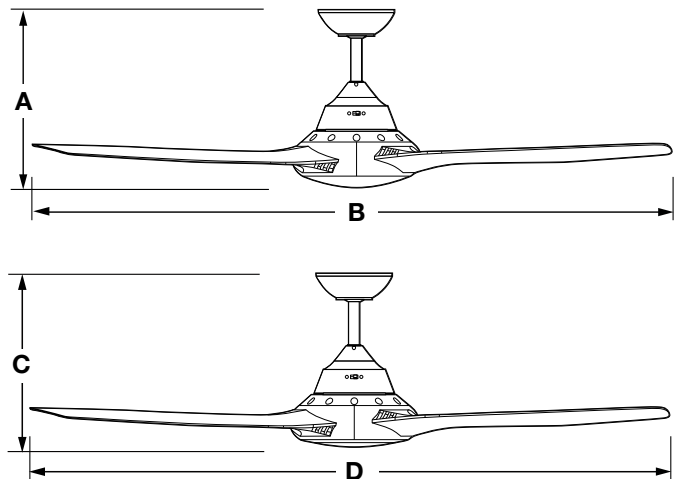

- Pre-balanced for smoother, low noise operation.
- Made from durable ABS for a long working life.
- 18 watt LED light can be set to cool, neutral or warm white. (LED light models only)
- High quality and reliable AC motor and components.
- Utilises the latest ceiling fan technology and design.
- Available in black or white.
- Suitable for indoor and covered outdoor areas.
- Quick connect terminals simplify wiring.
- Comes with three speed wall controller with light switch.
- Optional remote control available (Part number SFREMOTE).

| MODEL | FLR36WH<br>FLR36BK | FLR50WH<br>FLR50BK | FLR58WH<br>FLR58BK | FLR36WH-LED<br>FLR36BK-LED | FLR50WH-LED<br>FLR50BK-LED | FLR58WH-LED<br>FLR58BK-LED |
|-------|--------------------|--------------------|--------------------|----------------------------|----------------------------|----------------------------|
| A     | 360mm/14.2"        | 360mm/14.2"        | 360mm/14.2"        | -                          | -                          | -                          |
| B     | 900mm/35.4"        | 1270mm/50"         | 1470mm/57.9"       | -                          | -                          | -                          |
| C     | -                  | -                  | -                  | 355mm/14"                  | 355mm/14"                  | 355mm/14"                  |
| D     | -                  | -                  | -                  | 900mm/35.4"                | 1270mm/50"                 | 1470mm/57.9"               |