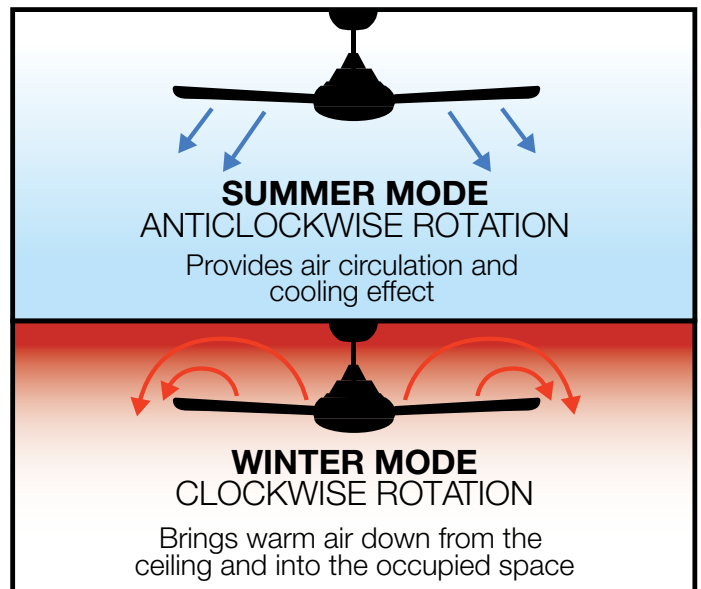

REVERSIBLE ROTATION

MODEL	FLR36WH FLR36BK FLR36WH-LED FLR36BK-LED	FLR50WH FLR50BK FLR50WH-LED FLR50BK-LED	FLR58WH FLR58BK FLR58WH-LED FLR58BK-LED
Max. Air Flow m³/hr	12,630	11,700	12,480
Watts	75	75	85
Volts	220-240	220-240	220-240
Hertz	50	50	50

LED LIGHT SPECIFICATIONS			
Lumens	1120	1330	1230
Light Colour Temperature	3000K	4000K	5700K