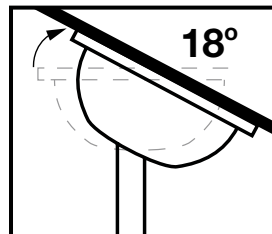

Mountable on ceilings with a maximum angle of 18°.