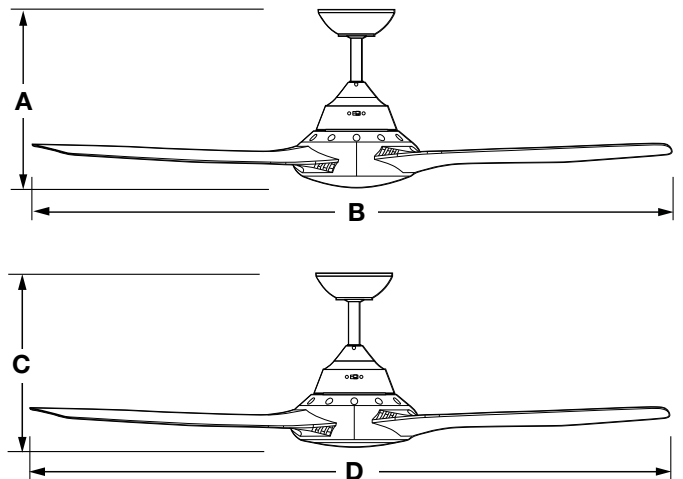

The Flair 3 blade ceiling fans are available with and without LED light. They feature an innovative blade design that maximises air flow and provides excellent air circulation and cooling effect. The Flair range is engineered for fast and efficient installation, and fitted with a reliable high quality AC motor.

- Pre-balanced for smoother, low noise operation.
- Made from durable ABS for a long working life.
- 18 watt LED light can be set to cool, neutral or warm white. (LED light models only)
- High quality and reliable AC motor and components.
- Utilises the latest ceiling fan technology and design.
- Available in black or white.
- Suitable for indoor and covered outdoor areas.
- Quick connect terminals simplify wiring.
- Comes with three speed wall controller with light switch.
- Optional remote control available (Part number SFREMOTE).

MODEL	FLR36WH FLR36BK	FLR50WH FLR50BK	FLR58WH FLR58BK	FLR36WH-LED FLR36BK-LED	FLR50WH-LED FLR50BK-LED	FLR58WH-LED FLR58BK-LED
A	360mm/14.2"	360mm/14.2"	360mm/14.2"	-	-	-
B	900mm/35.4"	1270mm/50"	1470mm/57.9"	-	-	-
C	-	-	-	355mm/14"	355mm/14"	355mm/14"
D	-	-	-	900mm/35.4"	1270mm/50"	1470mm/57.9"