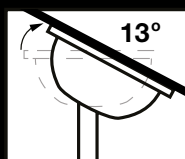

Mountable on ceilings with a maximum angle of 13°.