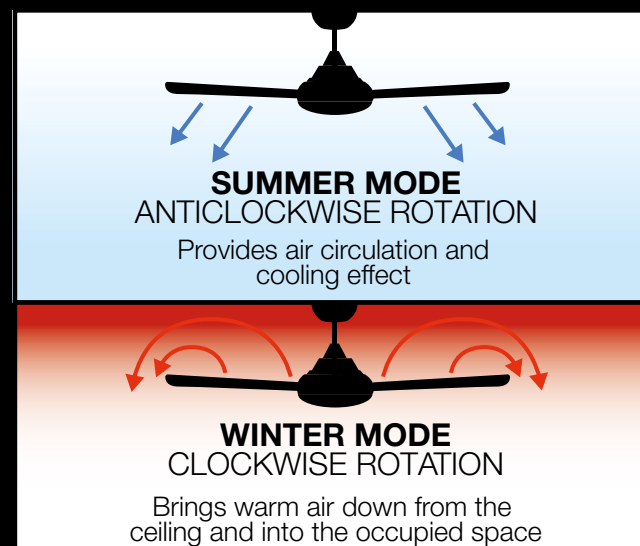

## REVERSIBLE ROTATION

Mountable on ceilings with a maximum angle of 18°.