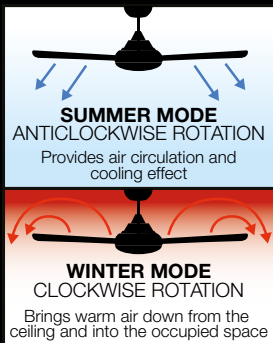

Mountable on ceilings with a maximum angle of 18°.

3 speed wall controller with light switch included.

Optional Remote Control (SFREMOTE)