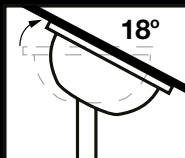

Mountable on ceilings with a maximum angle of 18°.