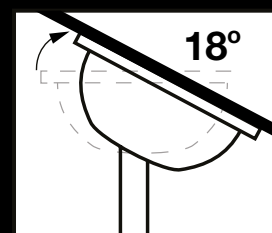

## REVERSIBLE ROTATION

Mountable on ceilings with a maximum angle of 18°.