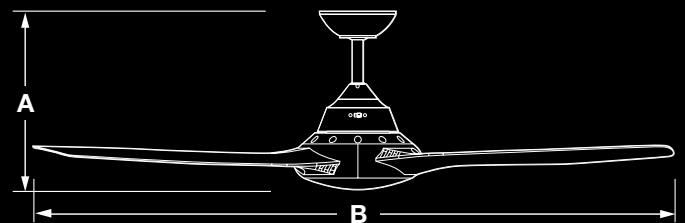

MODEL	FLR36WH FLR36BK	FLR50WH FLR50BK	FLR58WH FLR58BK	FLR36WH-LED FLR36BK-LED	FLR50WH-LED FLR50BK-LED	FLR58WH-LED FLR58BK-LED
A	360mm/14.2"	360mm/14.2"	360mm/14.2"	-	-	-
B	900mm/35.4"	1270mm/50"	1470mm/57.9"	-	-	-
C	-	-	-	355mm/14"	355mm/14"	355mm/14"
D	-	-	-	900mm/35.4"	1270mm/50"	1470mm/57.9"