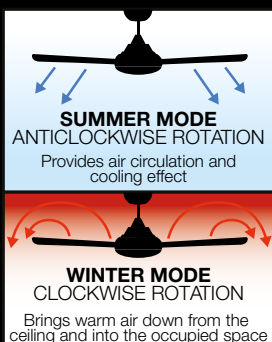

Mountable on ceilings with a maximum angle of 13°.

3 speed wall controller with light switch included.

Optional Remote Control (SFREMOTE)