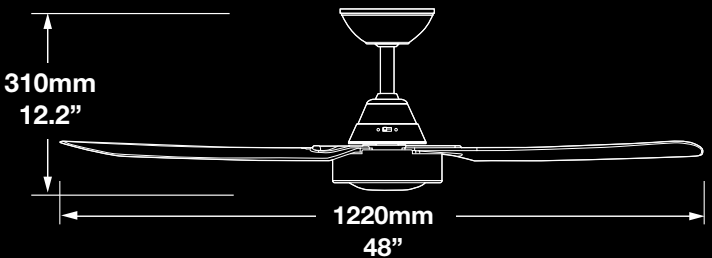

- Innovative blade geometry maximises air flow & fan efficiency.
- High quality and reliable AC motor and components.
- Engineered for fast and efficient installation.
- Suitable for indoor and covered outdoor areas.
- Quick connect terminals simplifies wiring.
- Comes with three speed wall controller with light switch.
- Optional remote control available (Part number SFREMOTE).