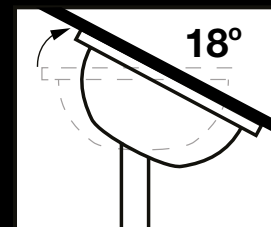

REVERSIBLE ROTATION

Mountable on ceilings with a maximum angle of 18°.