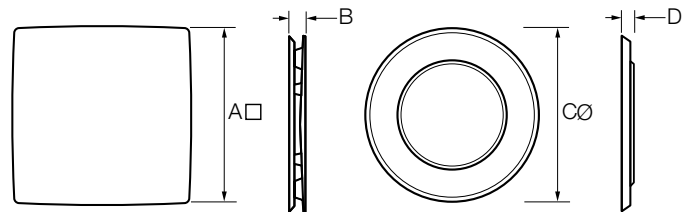

MODEL NO.	GRILLE	A □	B	C Ø	D
RESPG8-SQWH	8" Square Grille White Finish	300	28	-	-
RESPG8-RNWH	8" Round Grille White Finish	-	-	294	19
RESPG150SQWH	10" Square Grille White Finish	353	30	-	-
RESPG150RNWH	10" Round Grille White Finish	-	-	332	24
RESPG150SQBK	10" Square Grille Black Finish	353	30	-	-
RESPG150RNBK	10" Round Grille Black Finish	-	-	332	24

All dimensions in mm

Scan the code or take a look on our website to watch the fan in action