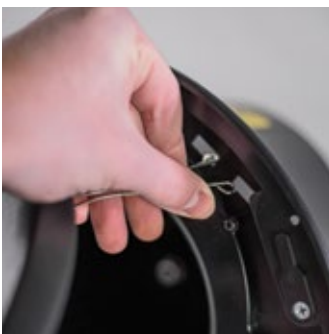

RAPID
INSTALL

MODERN
DESIGN

The stylish Rapid Response Grilles have a contemporary design and are available in a white or black finish.

- Available in Round and Square models.
- Available in 2 sizes to suit 8" and 10" Rapid Response header box fan models.
- Stylish, contemporary design.
- Quick & easy to install.
- Can be retrofitted to a previously installed Rapid Response Fan.

Round Grille Installation

Pinch the ends of the metal spring clips together.

Feed the clips through the small slots on either side of the fan body.

Square Grille Installation

Push the grille onto the base of the fan until the clips click into place.

GRILLES WITH LED

2
YEAR WARRANTY

RAPID
INSTALL

BUILT-IN
LED
LIGHT

MODERN
DESIGN

IPX4

The stylish and modern Rapid Response Grille with LED light will brighten up any bathroom, ensuite or toilet. LED light can be set to cool, neutral or warm white by changing the Tri-Switch's position. The Rapid Response grilles are quick to install and can be easily removed for cleaning.