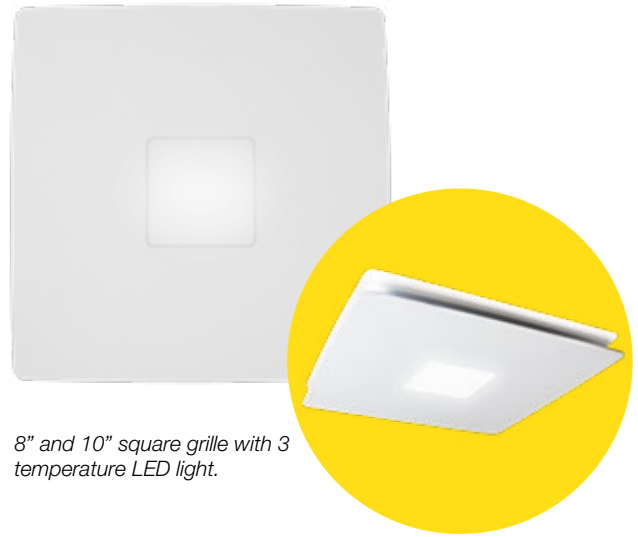

RAPID
INSTALL

MODERN
DESIGN

The stylish Rapid Response Grilles have a contemporary design and are available in a white or black finish.

- Available in Round and Square models.
- Available in 2 sizes to suit 8" and 10" Rapid Response header box fan models.
- Stylish, contemporary design.
- Quick & easy to install.
- Can be retrofitted to a previously installed Rapid Response Fan.

Rotate the grille to the desired position.

MODEL NO.	GRILLE	A □	B	C Ø	D
RESPG8-SQWH	8" Square Grille White Finish	300	28	-	-
RESPG8-RNWH	8" Round Grille White Finish	-	-	294	19
RESPG150SQWH	10" Square Grille White Finish	353	30	-	-
RESPG150RNWH	10" Round Grille White Finish	-	-	332	24
RESPG150SQBK	10" Square Grille Black Finish	353	30	-	-
RESPG150RNBK	10" Round Grille Black Finish	-	-	332	24

All dimensions in mm

Scan the code or take a look on our website to watch the fan in action

8" and 10" round grilles with 3 temperature LED light.

8" and 10" square grille with 3 temperature LED light.

RAPID RESPONSE