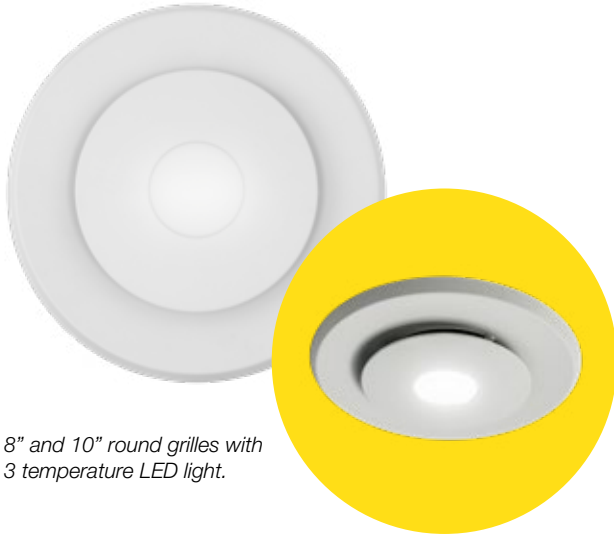

RAPID
INSTALL

MODERN
DESIGN

The stylish Rapid Response Grilles have a contemporary design and are available in a white or black finish.

- Available in Round and Square models.
- Available in 2 sizes to suit 8" and 10" Rapid Response header box fan models.
- Stylish, contemporary design.
- Quick & easy to install.
- Can be retrofitted to a previously installed Rapid Response Fan.

Rotate the grille to the desired position.

MODEL NO.	GRILLE	A □	B	C Ø	D
RESPG8-SQWH	8" Square Grille White Finish	300	28	-	-
RESPG8-RNWH	8" Round Grille White Finish	-	-	294	19
RESPG150SQWH	10" Square Grille White Finish	353	30	-	-
RESPG150RNWH	10" Round Grille White Finish	-	-	332	24
RESPG150SQBK	10" Square Grille Black Finish	353	30	-	-
RESPG150RNBK	10" Round Grille Black Finish	-	-	332	24

All dimensions in mm

Scan the code or take a look on our website to watch the fan in action

8" and 10" round grilles with 3 temperature LED light.

8" and 10" square grille with 3 temperature LED light.

RAPID RESPONSE

GRILLES WITH LED

2
YEAR WARRANTY

RAPID
INSTALL

BUILT-IN
LED
LIGHT

MODERN
DESIGN

IPX4

The stylish and modern Rapid Response Grille with LED light will brighten up any bathroom, ensuite or toilet. LED light can be set to cool, neutral or warm white by changing the Tri-Switch's position. The Rapid Response grilles are quick to install and can be easily removed for cleaning.