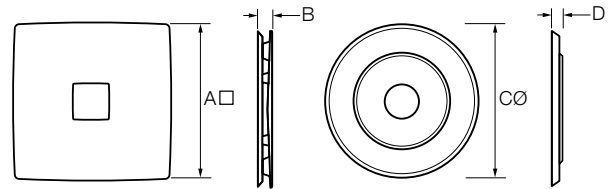

MODEL NO.	GRILLE	A	B	CØ	D
RESPG8-SQWH-TRILED	8" Square Grille White Finish with Tri-Switch LED	300	28	-	-
RESPG8-RNWH-TRILED	8" Round Grille White Finish with Tri-Switch LED	-	-	294	19
RESPG150SQWH-TRILED	10" Square Grille White Finish with Tri-Switch LED	353	30	-	-
RESPG150RNWH-TRILED	10" Round Grille White Finish with Tri-Switch LED	-	-	332	24

All dimensions in mm

MODEL NO.	GRILLE	LUMENS (LM)	INPUT POWER (W)	COLOUR TEMP (K)	BEAM ANGLE (°)
RESPG8-SQWH-TRILED	Square	1000	12	3000/4200/6000	180
RESPG8-RNWH-TRILED	Round	800	9	3000/4200/6000	180
RESPG150SQWH-TRILED	Square	1000	12	3000/4200/6000	180
RESPG150RNWH-TRILED	Round	800	9	3000/4200/6000	180

TRI-SWITCH LED

Grilles come factory pre-set to neutral white (4200K), but can be changed to warm white (3000K) or cool white (6000K) by changing the position of Tri-Switch located on back of grille.

Cool White

Neutral White

Warm White

Warm White
(Colour Temperature: 3000K)

Neutral White
(Colour Temperature: 4200K)

Cool White
(Colour Temperature: 6000K)

Colour indicated in drawings above is for illustrative purposes only.