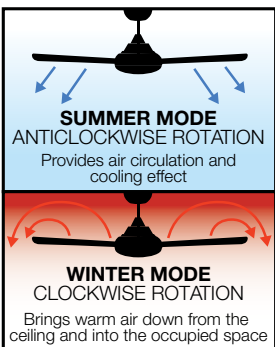

- Innovative blade geometry maximises air flow & fan efficiency.
- High quality and reliable AC motor and components.
- Engineered for fast and efficient installation.
- Suitable for indoor and covered outdoor areas.
- Quick connect terminals simplify wiring.
- Comes with three speed wall controller with light switch.
- Optional remote control available (Part number SFREMOTE).

Optional Remote Control (SFREMOTE)

Mountable on ceilings with a maximum angle of 18°.

*Conditions apply.