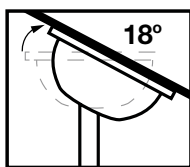

Optional Remote Control (SFREMOTE)

Mountable on ceilings with a maximum angle of 18°.

*Conditions apply.