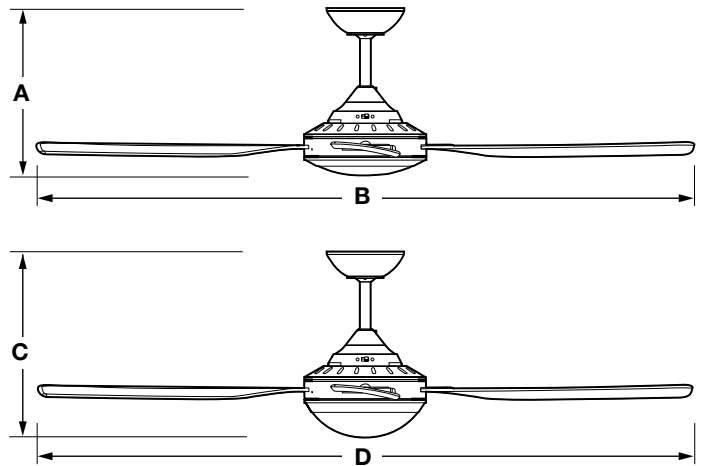

QUINTON

4 BLADE CEILING FAN

AeroGlide SYSTEM

6*
YEAR
WARRANTY

**ULTRA
QUIET**

**BUILT
TOUGH**
FROM ABS

**QUICK
INSTALL**

**STRONG
AIR FLOW**

The Quinton 4 blade ceiling fans, with and without dimmable LED light, provide exceptional air circulation and cooling effect within indoor and covered outdoor areas. They are made from durable ABS for a long working life and pre-balanced for smoother, low noise operation.

- Innovative blade geometry maximises air flow & fan efficiency.
- 18 watt dimmable LED light can be set to cool, neutral or warm white (LED light models only).
- High quality and reliable AC motor and components.
- Utilises the latest ceiling fan technology and design.
- Available in black or white.
- Engineered for fast and efficient installation.
- Suitable for indoor and covered outdoor areas.
- Quick connect terminals simplify wiring.
- Comes with three speed wall controller with light switch.
- Optional remote control available (Part number SFREMOTE).