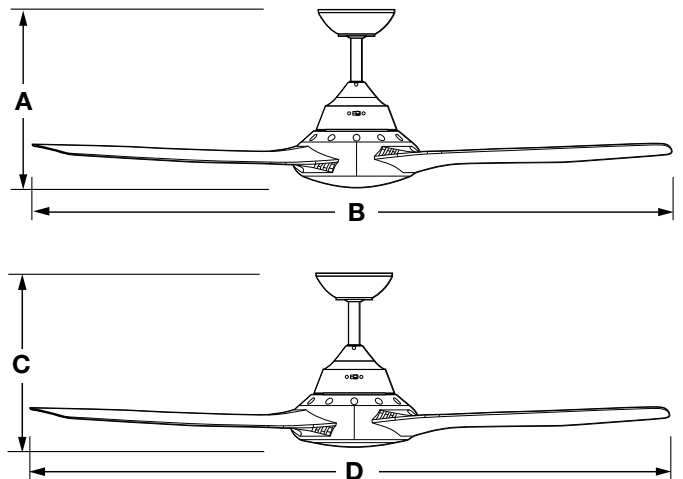

MODEL	FLR36WH FLR36BK	FLR50WH FLR50BK	FLR58WH FLR58BK	FLR36WH-LED FLR36BK-LED	FLR50WH-LED FLR50BK-LED	FLR58WH-LED FLR58BK-LED
A	360mm/14.2"	360mm/14.2"	360mm/14.2"	-	-	-
B	900mm/35.4"	1270mm/50"	1470mm/57.9"	-	-	-
C	-	-	-	355mm/14"	355mm/14"	355mm/14"
D	-	-	-	900mm/35.4"	1270mm/50"	1470mm/57.9"