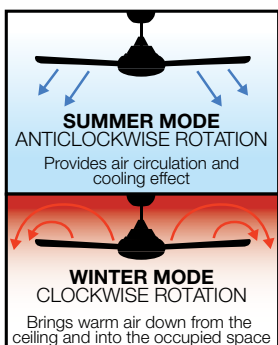

*Conditions apply.

Mountable on ceilings with a maximum angle of 13°.

3 speed wall controller with light switch included.

Optional Remote Control (SFREMOTE)