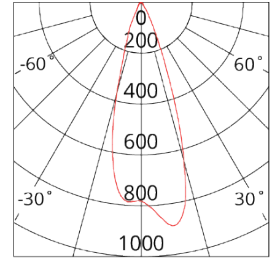

APPLICATIONS

Accent / Display / Feature Lighting,
Garage, Side of Building, Carport, Area
Lighting

DIMENSION DIAGRAMS

PHOTOMETRIC DIAGRAM

Unit: cd
 - C0/180 35.0deg
 - C90/270 35.0deg

KEY INFORMATION

Power	6 W
Lumen Output	392 / 421 / 354 lm
Mounting Type	Surface Mount
Dimming Type	Non-Dimmable
Body Colour	Silver
IP Rating	IP65
IK Rating	Not Applicable
Operating Ambient Temp.	-20 to 40°C
Connection Type	PA12 Terminal Block
Driver	Integral
Warranty	3 yrs (1yr lamp)

PHOTOMETRIC

Efficacy	65 / 70 / 59 lm/W
CCT	3000 / 4000 / 6500 K
CRI	> 80
SDCM	< 7
Beam Angle	51°
Flicker-Free	No
Projected Lifespan	>36,000hrs@Ta25°C(L70)

Input Voltage	220-240Vac 50/60HZ
Power Factor	> 0.9
Electrical Classification	Class I
Surge Protection	Overload / Short Circuit

OTHERS

Body Material	Aluminium
Diffuser Material	Polycarbonate (Opal)
Rebate Scheme Approvals	Not Applicable
Weight	0.4 kg
Dimensions	Ø68 mm Mounting Diameter, Total Light Depth: = 85 x 175 mm