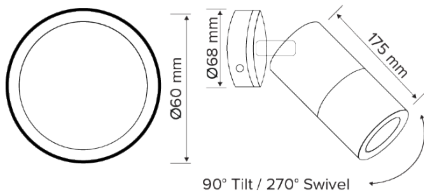

APPLICATIONS

Accent / Display / Feature Lighting,
Garage, Side of Building, Carport, Area
Lighting

DIMENSION DIAGRAMS

PHOTOMETRIC DIAGRAM

Unit: cd
 - C0/180 35.0deg
 - C90/270 35.0deg

KEY INFORMATION

Power	6 W
Lumen Output	392 / 421 / 354 lm
Mounting Type	Surface Mount
Dimming Type	Non-Dimmable
Body Colour	Silver
IP Rating	IP65
IK Rating	Not Applicable
Operating Ambient Temp.	-20 to 40°C
Connection Type	PA12 Terminal Block
Driver	Integral
Warranty	3 yrs (1yr lamp)

PHOTOMETRIC

Efficacy	65 / 70 / 59 lm/W
CCT	3000 / 4000 / 6500 K
CRI	> 80
SDCM	< 7
Beam Angle	51°
Flicker-Free	No
Projected Lifespan	>36,000hrs@Ta25°C(L70)

Input Voltage	220-240Vac 50/60HZ
Power Factor	> 0.9
Electrical Classification	Class I
Surge Protection	Overload / Short Circuit

OTHERS

Body Material	Aluminium
Diffuser Material	Polycarbonate (Opal)
Rebate Scheme Approvals	Not Applicable
Weight	0.4 kg
Dimensions	Ø68 mm Mounting Diameter, Total Light Depth: = 85 x 175 mm