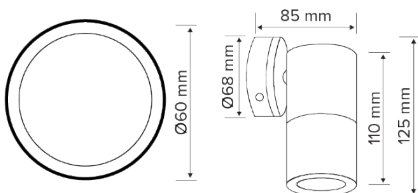

APPLICATIONS

Accent / Display / Feature Lighting,
Garage, Side of Building, Carport, Area
Lighting

DIMENSION DIAGRAMS

PHOTOMETRIC DIAGRAM

Unit: cd
- C0/180 35.0deg
- C90/270 35.0deg

KEY INFORMATION

Power	6 W
Lumen Output	392 / 421 / 354 lm
Mounting Type	Surface Mount
Dimming Type	Non-Dimmable
Body Colour	Black
IP Rating	IP65
IK Rating	Not Applicable
Operating Ambient Temp.	-20 to 40°C
Connection Type	PA12 Terminal Block
Driver	Integral
Warranty	3 yrs (1yr lamp)

PHOTOMETRIC

Efficacy	65 / 70 / 59 lm/W
CCT	3000 / 4000 / 6500 K
CRI	> 80
SDCM	< 7
Beam Angle	51°
Flicker-Free	No
Projected Lifespan	>36,000hrs@Ta25°C(L70)

Input Voltage	220-240Vac 50/60HZ
Power Factor	> 0.9
Electrical Classification	Class I
Surge Protection	Overload / Short Circuit

OTHERS

Body Material	Aluminium
Diffuser Material	Polycarbonate (Opal)
Rebate Scheme Approvals	Not Applicable
Weight	0.4 kg
Dimensions	Ø68 mm Mounting Diameter, Total Light Depth: = 85 x 125 mm