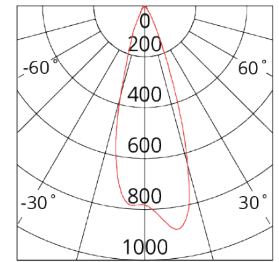

APPLICATIONS

Accent / Display / Feature Lighting,
Garage, Side of Building, Carport, Area
Lighting

DIMENSION DIAGRAMS

PHOTOMETRIC DIAGRAM

Unit: cd
- C0/180 35.0deg
- C90/270 35.0deg

KEY INFORMATION

Power	6 W
Lumen Output	392 / 421 / 354 lm
Mounting Type	Surface Mount
Dimming Type	Non-Dimmable
Body Colour	Black
IP Rating	IP65
IK Rating	Not Applicable
Operating Ambient Temp.	-20 to 40°C
Connection Type	PA12 Terminal Block
Driver	Integral
Warranty	3 yrs (1yr lamp)

PHOTOMETRIC

Efficacy	65 / 70 / 59 lm/W
CCT	3000 / 4000 / 6500 K
CRI	> 80
SDCM	< 7
Beam Angle	51°
Flicker-Free	No
Projected Lifespan	>36,000hrs@Ta25°C(L70)

Input Voltage	220-240Vac 50/60HZ
Power Factor	> 0.9
Electrical Classification	Class I
Surge Protection	Overload / Short Circuit

OTHERS

Body Material	Aluminium
Diffuser Material	Polycarbonate (Opal)
Rebate Scheme Approvals	Not Applicable
Weight	0.4 kg
Dimensions	Ø68 mm Mounting Diameter, Total Light Depth: = 85 x 125 mm