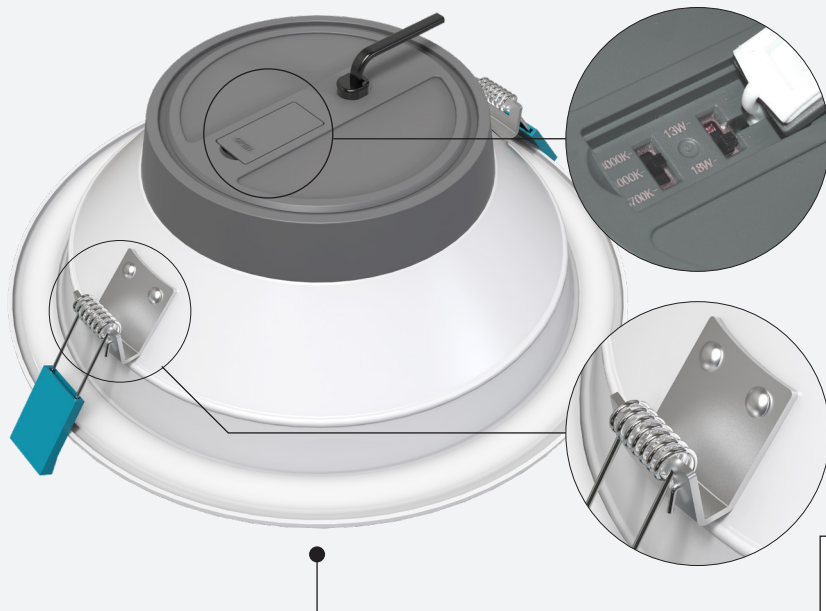

The OVOLO comes in a range of sizes which adds to its suitability for replacing compact fluorescent lamps and metal halide downlights of various sizes.

 TRITONE Colour Changeable	 2POWER Switchable Modes	 IP64 Ingress Protection Rating	 100° Beam Angle	 50,000hr Expected Lifetime	 4yr Warranty
---	--	---	--	---	---

BENEFITS

- Allows for easy adjustment of output colour
- Making effectively 6 lights in 1 fitting
- Suitable for under outdoor awnings
- Seamless ceiling appearance
- Superior heat dissipation
- Allows for glare reduction
- Easy plug-in installation

FIND OUT MORE:

Dual Power Selectable
Easily accessible switch allows selection between two wattages depending on output requirements.

Tritone Selectable
Easily accessible switch allows selection of colour temperatures (3000K, 4000K, 5700K) to suit a variety of environments.

Robust Construction
Lightweight but strong clip arrangement with soft mounting rubber boot fixed to housing with sturdy rivets.

Ingress Protection
(6) Solids
Dust tight. No ingress of dust.
(4) Liquids
Protected against splashing water from any direction