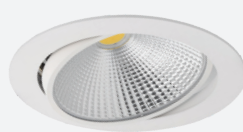

The OVOLO comes in a range of sizes which adds to its suitability for replacing compact fluorescent lamps and metal halide downlights of various sizes.

 TRITONE Colour Changeable	 2POWER Switchable Modes	 IP64 Ingress Protection Rating	 100° Beam Angle	 50,000hr Expected Lifetime	 4yr Warranty
---	--	---	--	---	---

FEATURES

- Tritone selectable - 3000K, 4000K, 5700K
- Dual power selection
- IP64 ingress protection from below
- Australian ceiling white RAL9016
- Powder coated aluminium construction
- Slightly recessed diffuser
- Complete with 1.2m flex and plug

See also

ULTIMATE **COMMERCIAL DOWNLIGHT** COLLECTION

OVOLO
Impressive,
classic and all-purpose

ASTRO
Premium low glare

HELIX
Robust, powerful output

CENTAURI
Ultra-low-profile

MARS
Premium, precise light control

STELLAR
Focal point control

VIVA
Flush, seamless design

AURORA
Recessed, contemporary design

1300 001 LED (533)

 haneco.com.au