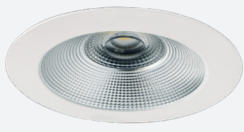

MARS
Premium, precise light control