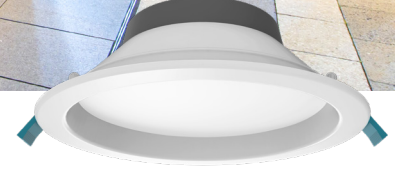

OVL30W230R