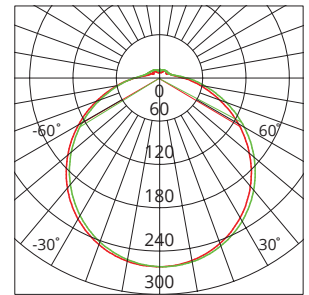

## PHOTOMETRIC DIAGRAM

Unit: cd  
 - C0/180 118.5deg  
 - C90/270 119.5deg

Photometric diagram shown is for 4000K output.