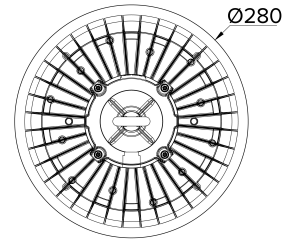

DIMENSIONS

120W

ACCESSORIES

Description	Product Code
Microwave Motion Sensor	SKYLUX-G5/EV-MS
Skylux120w-g5 60-degree Lens	SKYLUX120W-G5-60L
Skylux120w-g5 90-degree Lens	SKYLUX120W-G5-90L
Sensor Remote Controller	HIGHBAY-REMOTE
Surface Mount Bracket	SKYLUXG4-BRKT
DALI Converter	HBAY-DALI-CONV