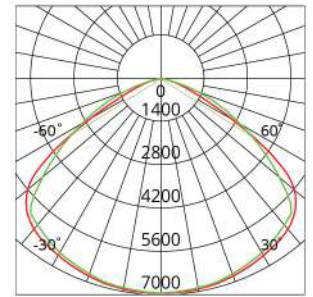

APPLICATIONS

Warehouse, Storage Facilities,
Manufacturing Facilities, Cool Rooms,
General Industrial

PHOTOMETRIC DIAGRAM

Unit: cd
— C0/180 115.6deg
— C90/270 115.0deg

KEY INFORMATION

Power	70 W 100 W 120 W
Lumen Output	14,228 / 14,604 / 14,076 lm 17,500 / 18,163 / 17,347 lm 20,222 / 21,357 / 20,209 lm
Mounting Type	Suspended
Dimming Type	0-10V Dimmable
Body Colour	Black
IP Rating	IP65
IK Rating	IK08
Operating Ambient Temp.	-30 to 50°C
Connection Type	1.5m Rubber Flex & Plug
Driver	Integral
Warranty	5 yrs

PHOTOMETRIC

Efficacy	180 / 187 / 179 lm/W 174 / 186 / 174 lm/W 169 / 184 / 170 lm/W
CCT	4000 / 5000 / 5700 K
CRI	> 80
SDCM	< 5
UGR	< 32
Beam Angle	120°
Projected Lifespan	>100,000hrs @ Ta 50°C (L70)

ELECTRICAL