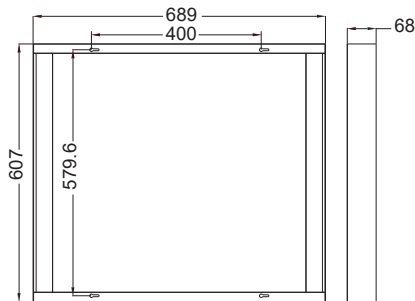

# One-Piece Surface Mount Frame<sup>V3</sup>

COLOUR: White  
MATERIAL: Steel  
FIXINGS: Included

## Dimensions

PRODUCT CODE: SMPF0306-OP-V3  
**Suits MATRIX0306**  
Weight: 0.9kg

PRODUCT CODE: SMPF0606-OP-V3  
**Suits MATRIX0606**  
Weight: 1.1kg

PRODUCT CODE: SMPF0312-OP-V3  
**Suits MATRIX0312**  
**GALAXY0312**  
Weight: 1.3kg