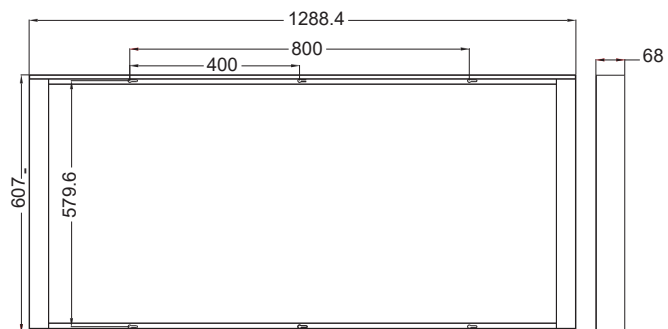

## Dimensions

PRODUCT CODE: SMPF0306-OP-V3  
**Suits MATRIX0306**  
Weight: 0.9kg

PRODUCT CODE: SMPF0606-OP-V3  
**Suits MATRIX0606**  
Weight: 1.1kg

PRODUCT CODE: SMPF0312-OP-V3  
**Suits MATRIX0312**  
**GALAXY0312**  
Weight: 1.3kg

PRODUCT CODE: SMPF0612-OP-V3  
**Suits MATRIX0612**  
Weight: 1.6kg