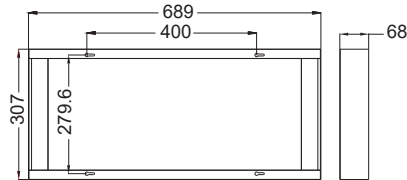

# One-Piece Surface Mount Frame<sup>V3</sup>

COLOUR: White  
MATERIAL: Steel  
FIXINGS: Included

## Dimensions

PRODUCT CODE: SMPF0306-OP-V3  
**Suits MATRIX0306**  
Weight: 0.9kg

PRODUCT CODE: SMPF0606-OP-V3  
**Suits MATRIX0606**  
Weight: 1.1kg

PRODUCT CODE: SMPF0312-OP-V3  
**Suits MATRIX0312**  
**GALAXY0312**  
Weight: 1.3kg