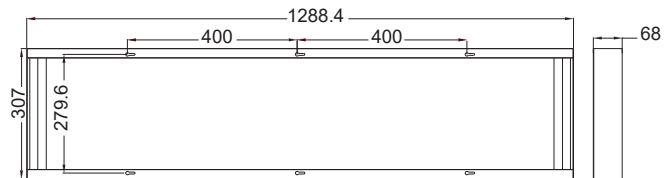

# One-Piece Surface Mount Frame<sup>V3</sup>

COLOUR: White  
MATERIAL: Steel  
FIXINGS: Included

## Dimensions

PRODUCT CODE: SMPF0306-OP-V3  
**Suits MATRIX0306**  
Weight: 0.9kg

PRODUCT CODE: SMPF0606-OP-V3  
**Suits MATRIX0606**  
Weight: 1.1kg

PRODUCT CODE: SMPF0312-OP-V3  
**Suits MATRIX0312**  
**GALAXY0312**  
Weight: 1.3kg