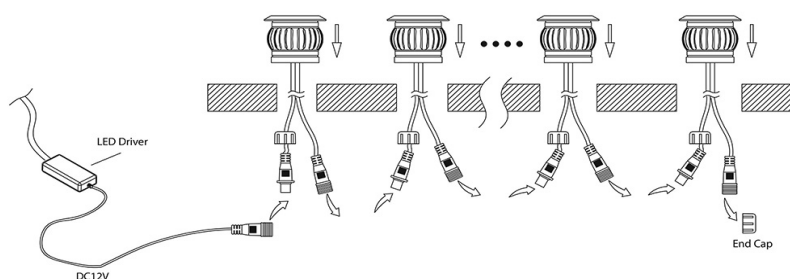

316 Stainless Steel Deck Light Kit

PRODUCT SPECIFICATIONS

Name: Flame
Material: 316 Stainless Steel
Colour: Stainless Steel
IP Rating: IP65
Lamp Base: Built in LED
CRI: ≥80
Cable Length: 2x 1500mm with DIY plug
Wiring: Parallel
Dimmable: No
Warranty: 2 Years Replacement**

DIMENSIONS

INSTALLATION DIAGRAM

OPTIONAL ACCESSORIES

HV2826-2M-EXT

2M EXTENSION CABLE

HV2826-4M-EXT

4M EXTENSION CABLE

LED DRIVER