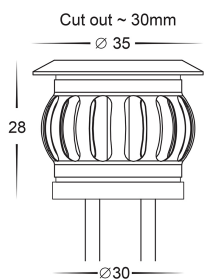

316 Stainless Steel Deck Light Kit

PRODUCT SPECIFICATIONS

Name: Flame
Material: 316 Stainless Steel
Colour: Stainless Steel
IP Rating: IP65
Lamp Base: Built in LED
CRI: ≥80
Cable Length: 2x 1500mm with DIY plug
Wiring: Parallel
Dimmable: No
Warranty: 2 Years Replacement**

DIMENSIONS

INSTALLATION DIAGRAM

OPTIONAL ACCESSORIES

HV2826-2M-EXT

2M EXTENSION CABLE

HV2826-4M-EXT

4M EXTENSION CABLE

LED DRIVER