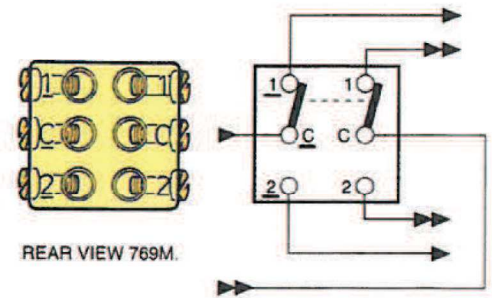

Switch Mechanisms for legend see P2-12

Double Pole (DPST, DPDT) 769 Series 240V ac.

769PM
769P15M
769P20M
769M

CATALOGUE No.		Legend	Loop	Neon	Amp Rating	Motor Rating	Body Colour
New	Old						
769PM	769Pmec	DPST	0	—	10	M40	BLUE
769P15M	769P/15mec	DPST	0	—	15	M60	BLUE
769P20M	769P/20mec	DPST	0	—	20	M80	BLUE
769M	769mec	DPDT	0	—	10	M40	YELLOW

REAR VIEW 769PM
769P15M 769P20M.

REAR VIEW 769M.