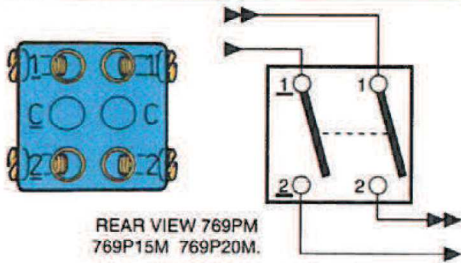

Switch Mechanisms for legend see P2-12

Double Pole (DPST, DPDT) 769 Series 240V ac.

769PM
769P15M
769P20M
769M

CATALOGUE No.		Legend	Loop	Neon	Amp Rating	Motor Rating	Body Colour
New	Old						
769PM	769Pmec	DPST	0	—	10	M40	BLUE
769P15M	769P/15mec	DPST	0	—	15	M60	BLUE
769P20M	769P/20mec	DPST	0	—	20	M80	BLUE
769M	769mec	DPDT	0	—	10	M40	YELLOW