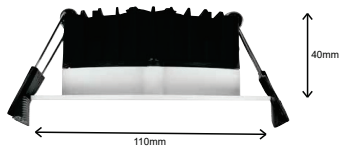

10w RGBW Downlight

Improved Design & Features

Our new 10watt Downlight features some key improvements from our previous RGBW DL.

- Improved diffuser lense construction for reduced glare and improved light distribution.
- The lumen output has been increased with improved SMD and Driver performance..
- The Automation functions have been improved allowing the user greater control of the colour selection and automation controls.
- External LED Driver

Product image is for reference only, actual product may appear different

SAIGLOBAL
ISO 9001
Quality

Manufactured to ISO9001 quality standards

Specifications

Model	LODL921-2
Construction	Plastic Coated Aluminium
LED Type	Epistar SMD
Wattage	10W
CRI	>80
Dimmable	1% - 100%
Light Output	840lm (±5%)
Beam Angle	90°
Lense	Polycarbonate
IP Rating	IP54 (Outside Ceiling)
Safety Rating	IC-4, Class III, RCM
Cut out size	90 -95mm
Network	2.4GHz WiFi 802.11 b/g/n
Warranty	5 years ^{1 2}

IP 44 (in ceiling)
IP 54 (outside ceiling)

Indoor
Outdoor

16 million different colours
3500 - 7000k CCT

RGB + Tri CCT

10A plug and lead for
quick connection

600mm Lead
& 3 Pin Plug

Improved Automation functions
for greater control and programming