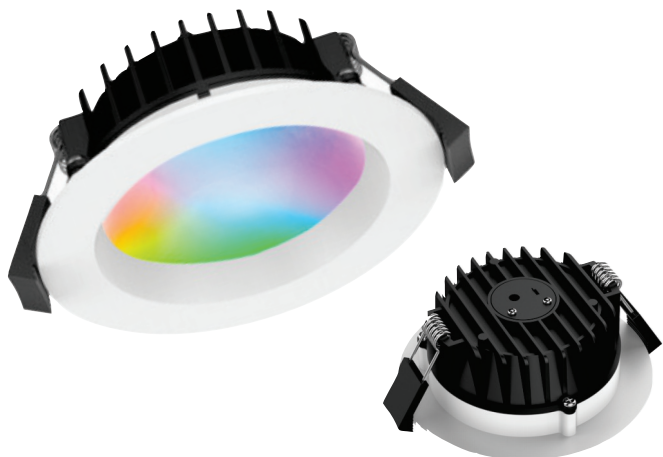

10w RGBW Downlight

Improved Design & Features

Our new 10watt Downlight features some key improvements from our previous RGBW DL.

- Improved diffuser lense construction for reduced glare and improved light distribution.
- The lumen output has been increased with improved SMD and Driver performance..
- The Automation functions have been improved allowing the user greater control of the colour selection and automation controls.
- External LED Driver

Product image is for reference only, actual product may appear different

SAIGLOBAL
ISO 9001
Quality

Manufactured to ISO9001 quality standards

Specifications

Model	LODL921-2
Construction	Plastic Coated Aluminium
LED Type	Epistar SMD
Wattage	10W
CRI	>80
Dimmable	1% - 100%
Light Output	840lm (±5%)
Beam Angle	90°
Lense	Polycarbonate
IP Rating	IP54 (Outside Ceiling)
Safety Rating	IC-4, Class III, RCM
Cut out size	90 -95mm
Network	2.4GHz WiFi 802.11 b/g/n
Warranty	5 years ^{1 2}

IP 44 (in ceiling)
IP 54 (outside ceiling)

Indoor
Outdoor

16 million different colours
3500 - 7000k CCT

RGB + Tri CCT

10A plug and lead for
quick connection

600mm Lead
& 3 Pin Plug

Improved Automation functions
for greater control and programming