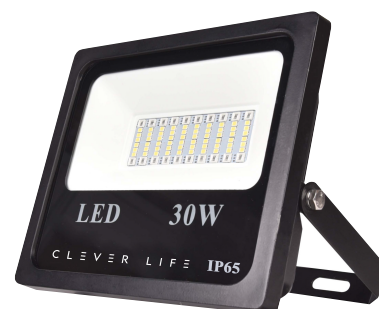

SPECIFICATIONS

Product Overview

Smart WiFi RGB+W+Dim LED Floodlight

L0FL323-2 2400lm - 30 W - 3000-6500 K - RGB+W+Dim
L0FL525 4000lm - 50 W - 3000-6500 K - RGB+W+Dim

Clever Life's RGBW LED Floodlight delivers superior lumen efficacy across the colour spectrum, with longer lifetime design and Australian designed construction. Symmetrical optic distribution improves overall light effect. This product is well suited to any floodlight application with the added benefit of SMART control.

Product Data

General Information	30 Watt	50 Watt
Colour Output	RGB + W/CCT	
Driver included	Yes, internal	
Optical lens type	CG [Clear glass]	
Control interface -	WiFi Mobile App	
Connection	Cord & Plug	
Cable	Cord 1 m with 10A 3 pin plug	
Protection class	IEC Safety class I (I)	
Flammability mark	F [For mounting on normally flammable surfaces]	
Compliance	RCM (EESS & ACMA), GMA	
Operating and Electrical		
Input Voltage	220 to 240 V	
Input frequency	50 to 60 Hz	
Inrush Current	< 1A	< 1A
Power factor	>0.9	
Controls and Dimming		
Dimmable	Yes, Smart Dimming	
Remote Control	Yes, Mobile App	
Mechanical and Housing		
Housing material	Aluminum die-cast	
Optical cover/lens material	Clear Glass	
Overall length	185 mm	230 mm
Overall width	45 mm	50 mm
Overall height	155 mm	195 mm
Colour	Black	

Approval and Application		
Ingress protection code	IP65 [Dust penetration-protected, jet-proof]	
Mech. impact protection code	IK07 [2 J reinforced]	
Initial Performance (IEC Compliant)		
Initial luminous flux (system flux)	2400 lm	4000 lm
Luminous flux tolerance	+/-15%	
Initial LED luminaire efficacy	80 lm/W	
Lamp colour temperature (Test)	3000 - 6500 K	
Colour Rendering Index	>80	
Initial input power	30 W	50 W
Power consumption tolerance	+/-10%	
Environmental Conditions		
Ambient temperature range	-25 to +45 °C	
Product Data		
Full product code	L0FL323-2	L0FL525
EAN/UPC - product	9359294000410	9359294000427
Quantity per pack	1 pc	
Numerator - packs per outer box	10 pcs	
Net weight (piece)	0.950kg	1.105kg