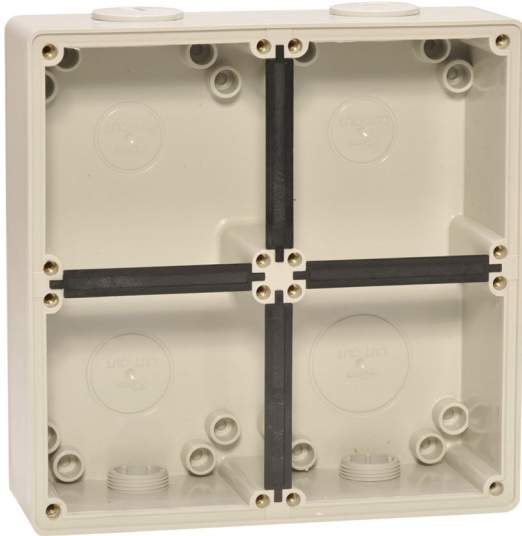

Catalogue No: **ISOBB4G**

BACK BOX FOUR GANG STANDARD H198xW198xD63mm GREY

Plugs, Sockets and Switches > Plugs and Sockets > IP66 Plugs and Sockets > ISO Plugs and Sockets > ISO Back Boxes, RCD Covers and Accessories > Back Boxes

Four Gang Back Box Grey

- Large range covering 10 to 50A in 3, 4 and 5 pin configurations
- Components available: Switched Socket outlets, Switches, Socket Outlets, Plugs, Extension Sockets, Appliance Inlets, RCD Protected Outlets, Back Boxes and large range of accessories
- High ingress protection of IP66 across the range
- User friendly design with extruded ribbed grips, large switch handle and large socket latches for easy operation with or without gloves
- Suitable for most industrial and commercial applications
- Designed and tested to AS/NZS 3112 and AS/NZS 3123

Representative Photo Only
(actual product may vary based on configuration selections)

SPECIFICATIONS

Product Series	ISO
Component Type Plugs And Sockets	Standard
IP Rating	IP66
Material, Body / Housing	PC (Polycarbonate) material
Colour, Body / Housing	Grey colour
Chemical Resistant Body / Housing	No body
Number of Gangs	4 qty
Height	198 mm
Width	198 mm
Depth	63 mm
Standards Compliance	AS/NZS 3112:2004 AS/NZS 3123:2005