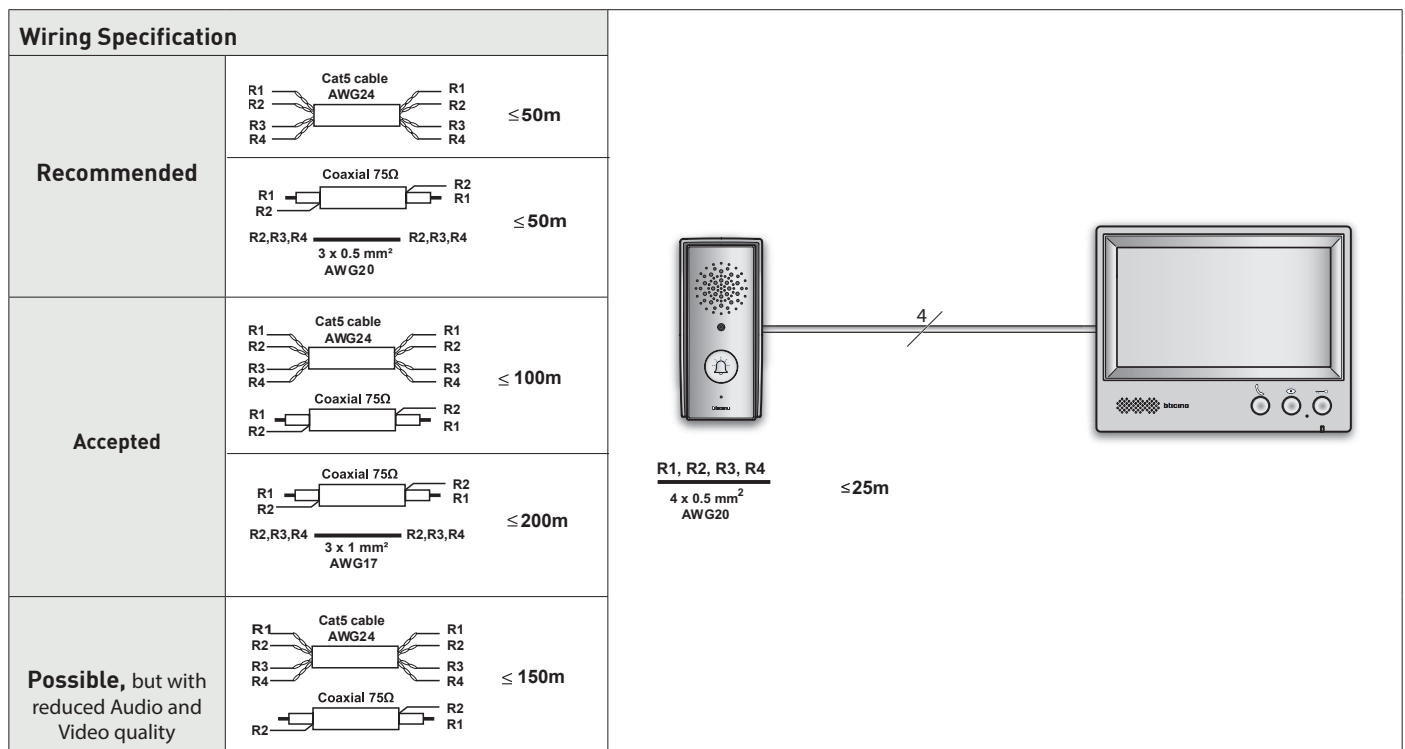

Datasheet

Video Door Entry Kit - 4 wire

CAT. NO. 315512

Cat. No.	315512
Description	Door entry kit : Entrance panel, Internal screen and plug-in Power supply
Nominal Supply Voltage	230 - 240V a.c. 50Hz
Mounting	Surface Mount
Connection entrance panel/Internal Screen	4 wire
Detection Angle (Entrance panel)	95°
IP Rating (Entrance panel)	IP54
IK Rating (Entrance panel)	IK07
Operating Temperature	-15°C to +50°C
Screen (Internal screen)	7" LCD
Screen Resolution	800 x 480
Number of Ringtones	12
Door lock compatibility	12/24 V a.c. 1A 12/24 V d.c. 1A

Video Door Entry Kit - 4 wire

CAT. NO. 315512

DIMENSIONS

PACKAGING

Single Product	
Qty	1
Barcode	8005543650875
Outer Box	
Qty	8
Barcode	8005543650882

FEATURES

7" handsfree colour LCD video monitor

- 4 wire connection.
- Easy to install - no configuration needed.
- Ability to add 4 more monitors. (Cat. No. 330852)
- Surface mounted.

Video entrance panel with LED lights

- Robust Zamak construction.
- Weather protection: IP54
- Impact protection: IK07
- Wide angle camera up to 95°
- Surface mounted.
- Rain shield included.
- Maximum of 2 entrance panels per installation.
Additional entrance panel. Cat. No. 330560
(to be purchased separately)
- Optional accessory: Angle bracket. Cat. No. 330660
(to be purchased separately)