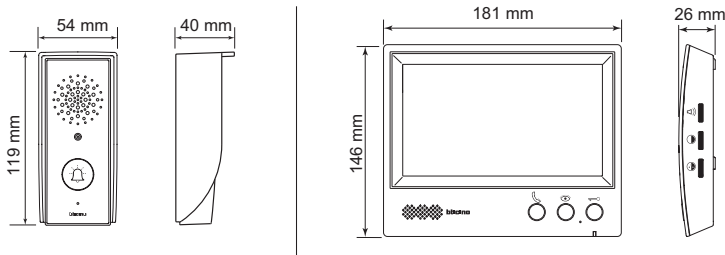

Datasheet

Video Door Entry Kit - 4 wire

CAT. NO. 315512

Cat. No.	315512
Description	Door entry kit : Entrance panel, Internal screen and plug-in Power supply
Nominal Supply Voltage	230 - 240V a.c. 50Hz
Mounting	Surface Mount
Connection entrance panel/Internal Screen	4 wire
Detection Angle (Entrance panel)	95°
IP Rating (Entrance panel)	IP54
IK Rating (Entrance panel)	IK07
Operating Temperature	-15°C to +50°C
Screen (Internal screen)	7" LCD
Screen Resolution	800 x 480
Number of Ringtones	12
Door lock compatibility	12/24 V a.c. 1A 12/24 V d.c. 1A

Video Door Entry Kit - 4 wire

CAT. NO. 315512

DIMENSIONS

PACKAGING

Single Product	
Qty	1
Barcode	8005543650875
Outer Box	
Qty	8
Barcode	8005543650882

FEATURES

7" handsfree colour LCD video monitor

- 4 wire connection.
- Easy to install - no configuration needed.
- Ability to add 4 more monitors. (Cat. No. 330852)
- Surface mounted.

Video entrance panel with LED lights

- Robust Zamak construction.
- Weather protection: IP54
- Impact protection: IK07
- Wide angle camera up to 95°
- Surface mounted.
- Rain shield included.
- Maximum of 2 entrance panels per installation.
Additional entrance panel. Cat. No. 330560
(to be purchased separately)
- Optional accessory: Angle bracket. Cat. No. 330660
(to be purchased separately)