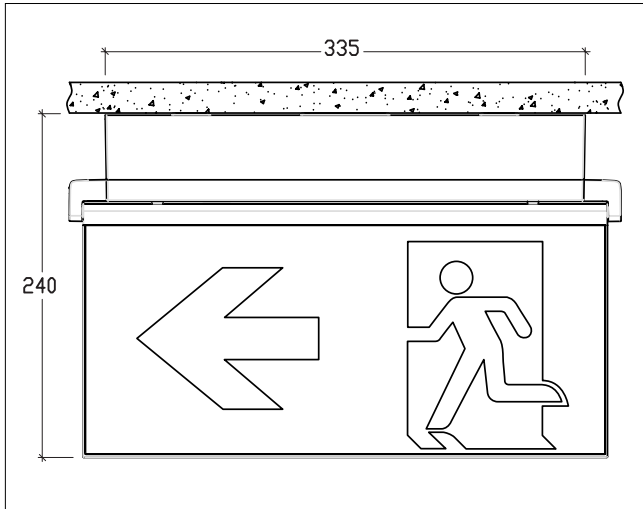

Datasheet

E2 LED Edgelight

CAT NO. 684730/LI, 684731/LI, 684733/LI, 684740/LI, 684741/LI, 684743/LI

Dimensions

- SPU or Axiom wireless computer-monitored
- All-in-one recessed and surface mounting versions for single and double-sided installation
- Running Man decal options included ('EXIT' decals to special order)
- iSmart™ temperature sensing technology for the LIION battery
- Electronics designed to lengthen the life of the battery, minimising maintenance costs
- Environmentally friendly battery
- 5 year warranty
- Manufactured in Australia

Recessed		
SPU	684730/LI	E2 Recessed/Surface + 4 Running Man decals - White
Axiom	684740/LI	E2 Recessed/Surface + 4 Running Man decals - White
Surface-mounted		
SPU	684731/LI	E2 Surface only + 4 Running Man decals - White
	684733/LI	E2 Surface only + 4 Running Man decal - Black
Axiom	684741/LI	E2 Surface only + 4 Running Man decals - White
	684743/LI	E2 Surface only + 4 Running Man decal - Black
Accessories		
	684735	E2 Lens Replacement Kit
	684736	E2 Recess Trim Kit White
	684737	E2 Surface Mounting Block Kit White
	684738	E2 Recess Trim Kit Black
	684739	E2 Surface Mounting Block Kit Black
	662001	Battery pack Li-ion 6.4V 0.57Ah with PCM-B
	686216	Wire suspension kit 2x6m

Maximum Spacing between luminaires				
Mounting height to AS 2293.1.2005	2.4	2.7	3.0	3.3
C10	7.7	8.0	8.3	8.6
C12.5	8.2	8.6	8.9	9.2

Classification	
Single-Sided	C0 C12.5, C90 C12.5
Double-Sided	C0 C10, C90 C12.5

Legrand Australia
1300 369 777
www.legrand.com.au
ABN 31 000 102 661

Legrand New Zealand
0800 476 009
www.legrand.co.nz

Refer to your group buying office, Legrand Sales Representative or Legrand Sales Office for pricing.

Please note: specifications are subject to change without prior notice.