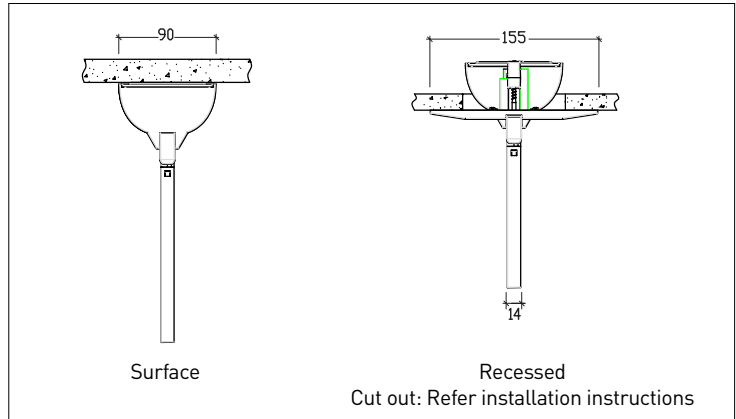

Datasheet

E2 LED Edgelight

CAT NO. 684730/LI, 684731/LI, 684733/LI, 684740/LI, 684741/LI, 684743/LI

Dimensions

- SPU or Axiom wireless computer-monitored
- All-in-one recessed and surface mounting versions for single and double-sided installation
- Running Man decal options included ('EXIT' decals to special order)
- iSmart™ temperature sensing technology for the LIION battery
- Electronics designed to lengthen the life of the battery, minimising maintenance costs
- Environmentally friendly battery
- 5 year warranty
- Manufactured in Australia

Recessed		
SPU	684730/LI	E2 Recessed/Surface + 4 Running Man decals - White
Axiom	684740/LI	E2 Recessed/Surface + 4 Running Man decals - White
Surface-mounted		
SPU	684731/LI	E2 Surface only + 4 Running Man decals - White
	684733/LI	E2 Surface only + 4 Running Man decal - Black
Axiom	684741/LI	E2 Surface only + 4 Running Man decals - White
	684743/LI	E2 Surface only + 4 Running Man decal - Black
Accessories		
	684735	E2 Lens Replacement Kit
	684736	E2 Recess Trim Kit White
	684737	E2 Surface Mounting Block Kit White
	684738	E2 Recess Trim Kit Black
	684739	E2 Surface Mounting Block Kit Black
	662001	Battery pack Li-ion 6.4V 0.57Ah with PCM-B
	686216	Wire suspension kit 2x6m

Maximum Spacing between luminaires				
Mounting height to AS 2293.1.2005	2.4	2.7	3.0	3.3
C10	7.7	8.0	8.3	8.6
C12.5	8.2	8.6	8.9	9.2

Classification	
Single-Sided	C0 C12.5, C90 C12.5
Double-Sided	C0 C10, C90 C12.5

Legrand Australia
1300 369 777
www.legrand.com.au
ABN 31 000 102 661

Legrand New Zealand
0800 476 009
www.legrand.co.nz

Refer to your group buying office, Legrand Sales Representative or Legrand Sales Office for pricing.

Please note: specifications are subject to change without prior notice.