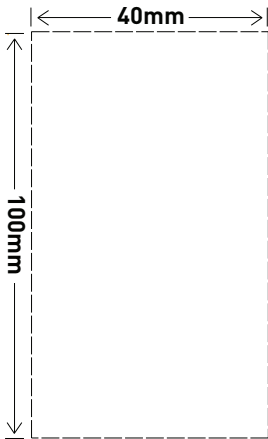

Datasheet

Arteor™

6 Gang Switch, 16A

CAT. NO. AR770/6WE, AR770/6MGN, AR770/6ALU, AR770/6CHP

AR770/6WE

Cat. No.	AR770/6WE	AR770/6MGN	AR770/6ALU	AR770/6CHP
Colour	White (WE)	Magnesium (MGN)	Aluminium (ALU)	Champagne (CHP)
Description	Arteor™ - 6 Gang Switch, 16 A			
Nominal Input Voltage	230 - 240 V a.c. 50 Hz			
Current Rating	16 A			
Plate Size (W x H x D)	77 x 112 x 9 mm			
Mounting Centres	84 mm			
Compliance	AS/NZS 3133			

Arteor™ 6 Gang Switch, 16A

CAT. NO. AR770/6WE, AR770/6MGN, AR770/6ALU, AR770/6CHP

- More fixing options - 4 corners.
- Oval 84 mm fixing points - make it easier to straighten products at the last minute.

Single product	
Cat. No.	Barcode
AR770/6WE	9321001450962
AR770/6MGN	9321001451143
AR770/6ALU	9321001491743
AR770/6CHP	9321001491750

Inner box (QTY 10)		
Cat. No.	Barcode	Dimensions (W x H x D)
AR770/6WE	9321001450979	163 x 163 x 131mm
AR770/6MGN	9321001451150	
AR770/6ALU	9321001493266	
AR770/6CHP	9321001493273	

Outer box (QTY 120)		
Cat. No.	Barcode	Dimensions (W x H x D)
AR770/6WE	9321001450986	350 x 350 x 450mm
AR770/6MGN	9321001451167	
AR770/6ALU	9321001494645	
AR770/6CHP	9321001494652	

Glass and tile cut-out dimensions: