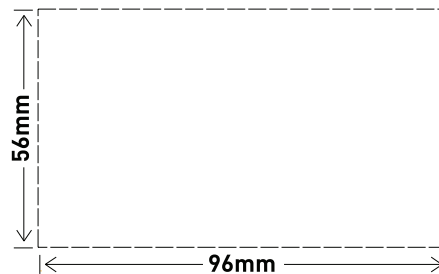

Data Sheet

Excel Life™

Dedicated Plate - Blank Grid and Coverplate Only

CAT NO. ED770/0PLWE, ED770/0PLUG

Cat No	ED770/0GPLWE, ED770/0GPLUG
Description	Excel Life Dedicated Plate - Blank Grid and Coverplate Only
Colour	White (WE), Urban Grey (UG)
Plate size	77 W x 121 H x 10 D mm
Mounting centres	84 mm

Excel Life™

Dedicated Plate - Blank Grid and Coverplate Only

CAT NO. ED770/0GPLWE, ED770/0GPLUG

- Blank surface ready to customise
- More fixing options - 4 corners
- Oval 84mm fixing points - make it easier to straighten-up products at the last minute
- Paint path - lessens potential damage to walls by providing a small channel for paint ingress

Single product	
Cat No	Barcode
ED770/0GPLWE	9321001400806
ED770/0GPLUG	9321001411222

Inner box (QTY 10)		
Cat No	Barcode	Dimensions
ED770/0GPLWE	9321001403241	160 x 160 x 120mm
ED770/0GPLUG	9321001411888	160 x 160 x 120mm

Outer box (QTY 120)		
Cat No	Barcode	Dimensions
ED770/0GPLWE	9321001405689	499 x 333 x 266mm
ED770/0GPLUG	9321001412540	499 x 333 x 266mm

Glass and tile cut-out dimensions:

HPM Legrand - AUS
1300 369 777
www.legrand.com.au
ABN 31 000 102 661