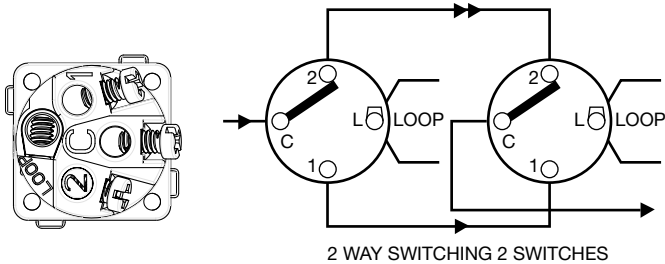

## Engraved Switch Mechanisms, Single Pole Double Throw, 20A

CAT NO. EM770/20HWSWE, EM770/20HWSUG

<b>Cat No</b>	<b>EM770/20HWSWE, EM770/20HWSUG</b>
<b>Description</b>	Excel Life Engraved Switch Mechanisms, Single Pole Double Throw, 20A
<b>Supply voltage</b>	230 - 240V a.c.
<b>Current rating</b>	20A
<b>Colour</b>	White, Urban Grey
<b>Compliance</b>	AS/NZS 3133

# Excel Life™ Engraved Switch Mechanisms, Single Pole Double Throw, 20A

CAT NO. **EM770/20HWSWE, EM770/20HWSUG**

- Clear engraving on mechanism allows for easy identification of function
- Excellent switching action - superior make or break contact