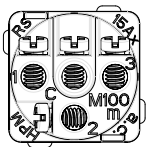

Data Sheet

Excel Life™

Rotary Switch Mechanism -
Options 180°, 270°, 360° - 16A

CAT NO. **EMRS**

Cat No	EMRS
Description	Excel Life Rotary Switch Mechanism - Options 180°, 270°, 360° - 16A
Supply voltage	230 - 240V a.c.
Current rating	16A, 10AX (fluoro)
Colour	White (WE), Urban Grey (UG)
Compliance	AS/NZS 3133

Wiring for 270° rotation

Select one of the following wiring options:

POSITION				WIRING
0	1	2	3	
OFF	ON	ON	ON	Connect All Terminals

Wiring for 180° rotation

Select one of the following wiring options:

POSITION			WIRING
1	2	3	
ON	ON	ON	Connect All Terminals
ON	OFF	ON	Do Not Connect Terminal 2
OFF	ON	ON	Do Not Connect Terminal 1
ON	ON	OFF	Do Not Connect Terminal 3

Excel Life™ Rotary Switch Mechanism - Options 180°, 270°, 360° - 16A

CAT NO. **EMRS**

- Combines the 180°, 270° and 360° products into 1
- Easy grip, lower profile knob

RS

Marking plate options

Product specifications	
Cat No	EMRS
Supply voltage	230-240V a.c.
Current rating	16A, 10AX (fluoro)

Single product	
Cat No	Barcode
EMRSWE	9321001401933
EMRSUG	9321001411741

Inner box (QTY 10)		
Cat No	Barcode	Dimensions
EMRSWE	9321001404378	124 x 160 x 80mm
EMRSUG	9321001412403	124 x 160 x 80mm

Outer box (QTY 120)		
Cat No	Barcode	Dimensions
EMRSWE	9321001406815	260 x 340 x 260mm
EMRSUG	9321001413066	260 x 340 x 260mm