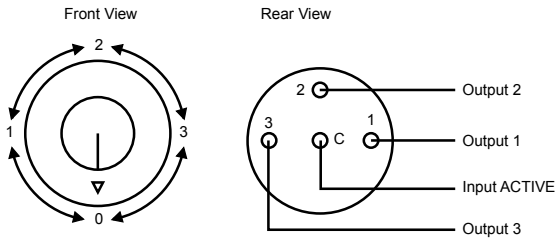

Data Sheet

Excel Life™

Rotary Switch Mechanism -
Options 180°, 270°, 360° - 16A

CAT NO. **EMRS**

Cat No	EMRS
Description	Excel Life Rotary Switch Mechanism - Options 180°, 270°, 360° - 16A
Supply voltage	230 - 240V a.c.
Current rating	16A, 10AX (fluoro)
Colour	White (WE), Urban Grey (UG)
Compliance	AS/NZS 3133

Excel Life™ Rotary Switch Mechanism - Options 180°, 270°, 360° - 16A

CAT NO. **EMRS**

Wiring for 360° rotation

Select one of the following wiring options:

POSITION				WIRING
0	1	2	3	
OFF	ON	ON	ON	Connect All Terminals
OFF	ON	OFF	ON	Do Not Connect Terminal 2

Excel Life™ Rotary Switch Mechanism - Options 180°, 270°, 360° - 16A

CAT NO. **EMRS**

- Combines the 180°, 270° and 360° products into 1
- Easy grip, lower profile knob

RS

Marking plate options

Product specifications	
Cat No	EMRS
Supply voltage	230-240V a.c.
Current rating	16A, 10AX (fluoro)