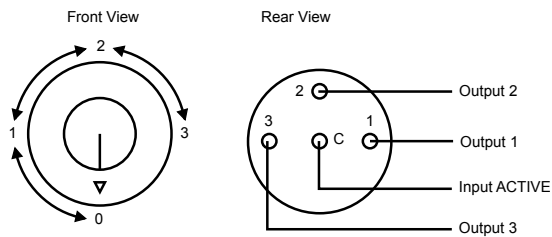

Data Sheet

Excel Life™

Rotary Switch Mechanism -
Options 180°, 270°, 360° - 16A

CAT NO. **EMRS**

Cat No	EMRS
Description	Excel Life Rotary Switch Mechanism - Options 180°, 270°, 360° - 16A
Supply voltage	230 - 240V a.c.
Current rating	16A, 10AX (fluoro)
Colour	White (WE), Urban Grey (UG)
Compliance	AS/NZS 3133

Excel Life™ Rotary Switch Mechanism - Options 180°, 270°, 360° - 16A

CAT NO. **EMRS**

Wiring for 360° rotation

Select one of the following wiring options:

POSITION				WIRING
0	1	2	3	
OFF	ON	ON	ON	Connect All Terminals
OFF	ON	OFF	ON	Do Not Connect Terminal 2

Wiring for 270° rotation

Select one of the following wiring options:

POSITION				WIRING
0	1	2	3	
OFF	ON	ON	ON	Connect All Terminals

Wiring for 180° rotation

Select one of the following wiring options:

POSITION			WIRING
1	2	3	
ON	ON	ON	Connect All Terminals
ON	OFF	ON	Do Not Connect Terminal 2
OFF	ON	ON	Do Not Connect Terminal 1
ON	ON	OFF	Do Not Connect Terminal 3

Excel Life™ Rotary Switch Mechanism - Options 180°, 270°, 360° - 16A

CAT NO. **EMRS**

- Combines the 180°, 270° and 360° products into 1
- Easy grip, lower profile knob

RS

Marking plate options

Product specifications	
Cat No	EMRS
Supply voltage	230-240V a.c.
Current rating	16A, 10AX (fluoro)