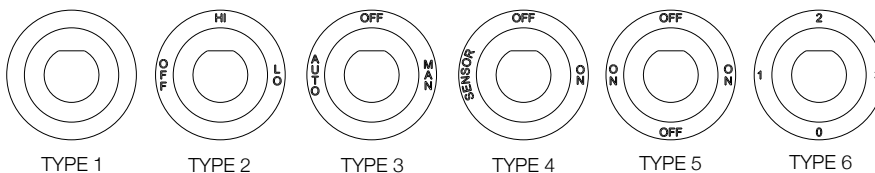

Wiring for 270° rotation

Select one of the following wiring options:

POSITION				WIRING
0	1	2	3	
OFF	ON	ON	ON	Connect All Terminals

Wiring for 180° rotation

Select one of the following wiring options:

POSITION			WIRING
1	2	3	
ON	ON	ON	Connect All Terminals
ON	OFF	ON	Do Not Connect Terminal 2
OFF	ON	ON	Do Not Connect Terminal 1
ON	ON	OFF	Do Not Connect Terminal 3

Excel Life™ Rotary Switch Mechanism - Options 180°, 270°, 360° - 16A

CAT NO. **EMRS**

- Combines the 180°, 270° and 360° products into 1
- Easy grip, lower profile knob

RS

Marking plate options

Product specifications	
Cat No	EMRS
Supply voltage	230-240V a.c.
Current rating	16A, 10AX (fluoro)

Single product	
Cat No	Barcode
EMRSWE	9321001401933
EMRSUG	9321001411741

Inner box (QTY 10)		
Cat No	Barcode	Dimensions
EMRSWE	9321001404378	124 x 160 x 80mm
EMRSUG	9321001412403	124 x 160 x 80mm

Outer box (QTY 120)		
Cat No	Barcode	Dimensions
EMRSWE	9321001406815	260 x 340 x 260mm
EMRSUG	9321001413066	260 x 340 x 260mm