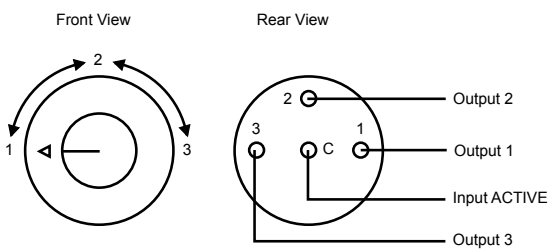

Data Sheet

Excel Life™

Rotary Switch Mechanism -
Options 180°, 270°, 360° - 16A

CAT NO. **EMRS**

Cat No	EMRS
Description	Excel Life Rotary Switch Mechanism - Options 180°, 270°, 360° - 16A
Supply voltage	230 - 240V a.c.
Current rating	16A, 10AX (fluoro)
Colour	White (WE), Urban Grey (UG)
Compliance	AS/NZS 3133

Excel Life™ Rotary Switch Mechanism - Options 180°, 270°, 360° - 16A

CAT NO. **EMRS**

Wiring for 360° rotation

Select one of the following wiring options:

POSITION				WIRING
0	1	2	3	
OFF	ON	ON	ON	Connect All Terminals
OFF	ON	OFF	ON	Do Not Connect Terminal 2

Wiring for 270° rotation

Select one of the following wiring options:

POSITION				WIRING
0	1	2	3	
OFF	ON	ON	ON	Connect All Terminals

Wiring for 180° rotation

Select one of the following wiring options:

POSITION			WIRING
1	2	3	
ON	ON	ON	Connect All Terminals
ON	OFF	ON	Do Not Connect Terminal 2
OFF	ON	ON	Do Not Connect Terminal 1
ON	ON	OFF	Do Not Connect Terminal 3

Excel Life™ Rotary Switch Mechanism - Options 180°, 270°, 360° - 16A

CAT NO. **EMRS**

- Combines the 180°, 270° and 360° products into 1
- Easy grip, lower profile knob

RS

Marking plate options

Product specifications	
Cat No	EMRS
Supply voltage	230-240V a.c.
Current rating	16A, 10AX (fluoro)