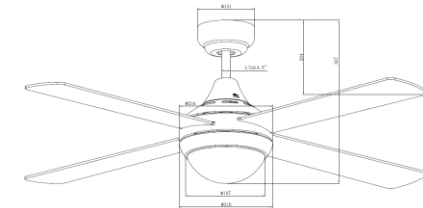

Link Series

48" 1220mm AC Ceiling Fan with 3 Speed Wall Controller & Light Switch

Model	Colour	Description	Cost ex GST
FSL1244WR	White	1220mm 4 Blade Ceiling Fan, 2 x E27 With Remote	$109.80

FEATURES

- Powerful and efficient 55W **AC** motor
- 10° blade pitch
- Hangsure angle canopy
- Remote control included
- 2 x E27 Lamp Holders (Globes Not Included)
- Fully reversible for summer and winter
- Remote control adaptable for black version MPREMS, MPLCDS, MPAPP (Sold separately)
- PC Light Cover
- Anti rust pressed steel body
- Sealed solid plywood blades
- 10° Ceiling Rake Pitch