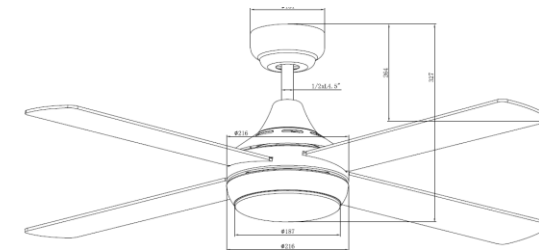

Link DC

48" 1220mm DC Ceiling Fan with 3 Speed Remote with Timer Function

Model	Colour	Description	Cost ex GST
FSLDC1243MR	Matt Black	1220mm 4 Blade Ceiling Fan with Tricolour LED Light 5 Speed Remote with Timer	$169.80
FSLDC1243WR	White	1220mm 4 Blade Ceiling Fan with Tricolour LED Light 5 Speed Remote with Timer	$169.80

FEATURES

- Energy Efficient Brushless 30W DC Motor
- 10° blade pitch
- Hangsure angle canopy
- 5 Speed DC Remote and Timer with 2,4, 8 Hour Timer Control Mode
- 15W Tricolour LED Light with 3 Step Dimming Function
- Fully reversible for summer and winter
- PC LED Light Cover
- Anti rust pressed steel body
- Sealed solid plywood blades
- 10° Ceiling Rake Pitch