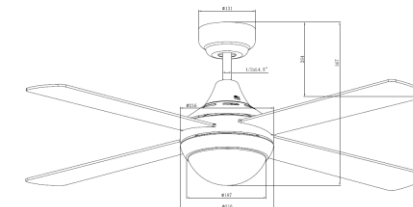

Link Series

48" 1220mm AC Ceiling Fan with 3 Speed Wall Controller & Light Switch

In-Home
Warranty*

7,600m³/hr
Maximum Airflow

Measurement for indicative purposes only

Model	Colour	Description	Cost ex GST
FSL1244M	Matt Black	1220mm 4 Blade Ceiling Fan, 2 x E27 Lamp holders 3 Speed Wall Control & Light Switch	$89.50
FSL1244W	White	1220mm 4 Blade Ceiling Fan, 2 x E27 Lamp holders 3 Speed Wall Control & Light Switch	$89.50

FEATURES

- Powerful and efficient 55W **AC** motor
- 10° blade pitch
- Hangsure angle canopy
- 3 Speed Wall Controller
- 2 x E27 Lamp Holders (Globes Not Included)
- Fully reversible for summer and winter
- Remote control adaptable with Martec Remotes : MPREMS, MPLCDS, MPAPP (Sold separately)
- PC LED Light Cover
- Anti rust pressed steel body
- Sealed solid plywood blades
- 10° Ceiling Rake Pitch