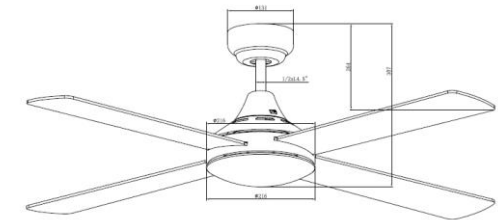

Link DC

48" 1220mm DC Ceiling Fan with 3 Speed Remote with Timer Function

Model	Colour	Description	Cost ex GST
FSLDC1244MR	Matt Black	1220mm 4 Blade Ceiling Fan only with 5 Speed Remote with Timer	$139.50
FSLDC1244WR	White	1220mm 4 Blade Ceiling Fan only with 5 Speed Remote with Timer	$139.50

FEATURES

- Energy Efficient Brushless 30W DC Motor
- 10° blade pitch
- Hangsure angle canopy
- 5 Speed DC Remote and timer with 2,4, 8 hour timer function
- Fully reversible for summer and winter
- Anti rust pressed steel body
- Sealed solid plywood blades
- 10° Ceiling Rake Pitch