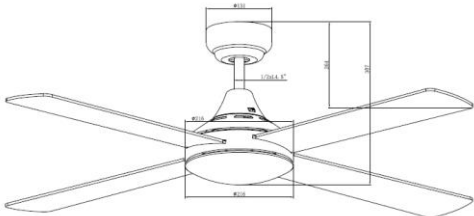

Link Series

48" 1220mm AC Ceiling Fan with 3 Speed Wall Controller & Light Switch

In-Home Warranty*

7,600m³/hr
Maximum Airflow

Measurement for indicative purposes only

Model	Colour	Description	Cost ex GST
FSL124M	Matt Black	1220mm 4 Blade Ceiling Fan only 3 Speed Wall Control & Light Switch	$79.50
FSL124W	White	1220mm 4 Blade Ceiling Fan only 3 Speed Wall Control & Light Switch	$79.50

FEATURES

- Powerful and efficient 55W **AC** motor
- 10° blade pitch
- Hangsure angle canopy
- 3 Speed Wall Controller & Light Switch
- Fully reversible for summer and winter
- Remote control adaptable with Martec Remotes : MPREMS, MPLCDS, MPAPP (Sold separately)
- Anti rust pressed steel body
- Sealed solid plywood blades
- 10° Ceiling Rake Pitch