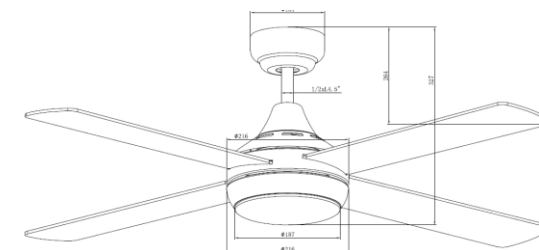

Link Series

48" 1220mm AC Ceiling Fan with 3 Speed Wall Controller & Light Switch

In-Home
Warranty*

Measurement for indicative purposes only

Model	Colour	Description	Cost ex GST
FSL1243M	Matt Black	1220mm 4 Blade Ceiling Fan with Tricolour LED Light 3 Speed Wall Control & Light Switch	$115
FSL1243W	White	1220mm 4 Blade Ceiling Fan with Tricolour LED Light 3 Speed Wall Control & Light Switch	$115

FEATURES

- Powerful and efficient 55W AC motor
- 10° blade pitch
- Hangsure angle canopy
- 3 Speed Wall Controller & Light Switch
- 15W Tricolour LED Light with 3 Step Dimming Function
- LED Lamp Life up to 35,000 hours
- Remote control adaptable with Martec Remotes : MPREMS, MPLCDS, MPAPP (Sold separately)
- Fully reversible for summer and winter
- Slimline PC LED Light Cover
- Anti rust pressed steel body
- Sealed solid plywood blades
- 10° Ceiling Rake Pitch