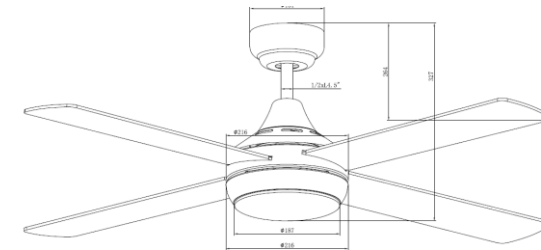

Link Series

48" 1220mm AC Ceiling Fan with 3 Speed Remote with Timer Function

Model	Colour	Description	Cost ex GST
FSL1243WR	White	1220mm 4 Blade Ceiling Fan with Tricolour LED Light 3 Speed Remote with Timer	$139.50

FEATURES

- Powerful and efficient 55W **AC** motor
- 10° blade pitch
- Hangsure angle canopy
- 3 Speed Quick Connect Remote and Timer with 2,4, 8 Hour Timer Control
- 15W Tricolour LED Light with 3 Step Dimming Function
- Fully reversible for summer and winter
- PC LED Light Cover
- Anti rust pressed steel body
- Sealed solid plywood blades
- 10° Ceiling Rake Pitch