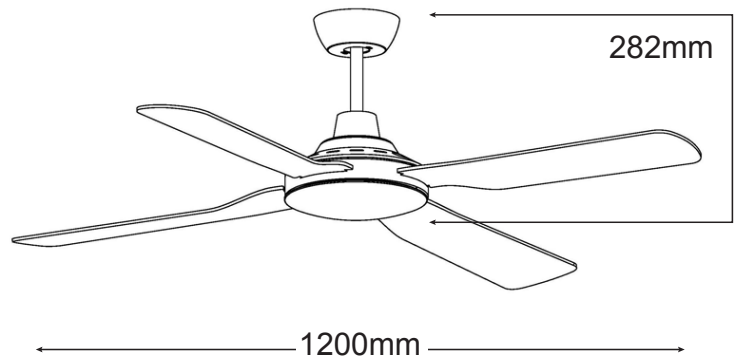

DISCOVERY

1200mm (48")

MDF124W
White

MDF124M
Matt Black

- /// 7 year warranty*
- /// Suitable for indoor/outdoor undercover use
- /// ABS composite construction
- /// Fully reversible for summer & winter
- /// Powerful and efficient 60W motor
- /// Electronically factory balanced blades
- /// 3 speed wall control included
- /// 1200mm (48") blade diameter
- /// Hangsure angle canopy

	FORWARD/REVERSE			WALL CONTROL
	High	Medium	Low	
CURRENT	0.22A	0.13A	0.10A	3 Speed 2 + 3.5µF / 450V
POWER	55W	28W	17W	

* 3 year In Home + 4 year motor replacement warranty