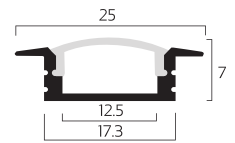

### ML-ALUCR-K-V3

Corner aluminium profile in 2m lengths with opaque diffuser

Size: L: 2,000mm | W: 16mm | H: 16mm

Warranty: 3 years

Min order qty: 2

Kit includes:

2 x 2m corner aluminium housing  
2 x 2m opaque diffuser  
4 x end caps  
6 x mounting brackets

### ML-ALUR-K-V3

Recessed aluminium profile in 2m lengths with opaque diffuser

Size: L: 2,000mm | W: 25mm | H: 7mm

Cut-out width: 17.3mm

Warranty: 3 years

Min order qty: 2

Kit includes:

2 x 2m recessed aluminium housing  
2 x 2m opaque diffuser  
4 x end caps  
8 x mounting brackets

## Slim

### ML-ALUSLM-K-V3

Slim aluminium profile in 2m lengths with translucent diffuser

Size: L: 2,000mm | W: 15.9mm | H: 6mm

Warranty: 3 years

Min order qty: 2

Kit includes:

2 x 2m slim aluminium housing  
2 x 2m opaque diffuser  
4 x end caps  
6 x mounting brackets