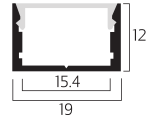

### ML-ALU2-K-V3

Universal aluminium profile in 2m lengths with opaque or clear diffuser

Size: L: 2,000mm | W: 19mm | H: 12mm

Warranty: 3 years

Min order qty: 2

Kit includes:

2 x 2m universal aluminium housing, 2 x 2m opaque diffuser, 4 x end caps

### ML-ALU4-K-V3

Universal aluminium profile in 4m lengths with opaque or clear diffuser

Size: L: 4,000mm | W: 19mm | H: 12mm

Warranty: 3 years

Min order qty: 2

Kit includes:

2 x 4m universal aluminium housing, 4 x 2m opaque diffuser, 4 x end caps

### ML-ALUCR-K-V3

Corner aluminium profile in 2m lengths with opaque diffuser

Size: L: 2,000mm | W: 16mm | H: 16mm

Warranty: 3 years

Min order qty: 2

Kit includes:

2 x 2m corner aluminium housing  
2 x 2m opaque diffuser  
4 x end caps  
6 x mounting brackets

### ML-ALUR-K-V3

Recessed aluminium profile in 2m lengths with opaque diffuser

Size: L: 2,000mm | W: 25mm | H: 7mm

Cut-out width: 17.3mm

Warranty: 3 years

Min order qty: 2

Kit includes:

2 x 2m recessed aluminium housing  
2 x 2m opaque diffuser  
4 x end caps  
8 x mounting brackets