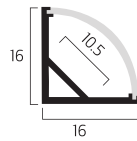

### ML-ALU4-K-V3

Universal aluminium profile in 4m lengths with opaque or clear diffuser

Size: L: 4,000mm | W: 19mm | H: 12mm

Warranty: 3 years

Min order qty: 2

Kit includes:

2 x 4m universal aluminium housing, 4 x 2m opaque diffuser, 4 x end caps

### ML-ALUCR-K-V3

Corner aluminium profile in 2m lengths with opaque diffuser

Size: L: 2,000mm | W: 16mm | H: 16mm

Warranty: 3 years

Min order qty: 2

Kit includes:

2 x 2m corner aluminium housing  
2 x 2m opaque diffuser  
4 x end caps  
6 x mounting brackets

### ML-ALUR-K-V3

Recessed aluminium profile in 2m lengths with opaque diffuser

Size: L: 2,000mm | W: 25mm | H: 7mm

Cut-out width: 17.3mm

Warranty: 3 years

Min order qty: 2

Kit includes:

2 x 2m recessed aluminium housing  
2 x 2m opaque diffuser  
4 x end caps  
8 x mounting brackets