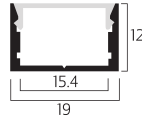

### ML-ALU2-K-V3

Universal aluminium profile in 2m lengths with opaque or clear diffuser

Size: L: 2,000mm | W: 19mm | H: 12mm

Warranty: 3 years

Min order qty: 2

Kit includes:

2 x 2m universal aluminium housing, 2 x 2m opaque diffuser, 4 x end caps

### ML-ALU4-K-V3

Universal aluminium profile in 4m lengths with opaque or clear diffuser

Size: L: 4,000mm | W: 19mm | H: 12mm

Warranty: 3 years

Min order qty: 2

Kit includes:

2 x 4m universal aluminium housing, 4 x 2m opaque diffuser, 4 x end caps

### ML-ALUCR-K-V3

Corner aluminium profile in 2m lengths with opaque diffuser

Size: L: 2,000mm | W: 16mm | H: 16mm

Warranty: 3 years

Min order qty: 2

Kit includes:

2 x 2m corner aluminium housing  
2 x 2m opaque diffuser  
4 x end caps  
6 x mounting brackets

### ML-ALUR-K-V3

Recessed aluminium profile in 2m lengths with opaque diffuser

Size: L: 2,000mm | W: 25mm | H: 7mm

Cut-out width: 17.3mm

Warranty: 3 years

Min order qty: 2

Kit includes:

2 x 2m recessed aluminium housing  
2 x 2m opaque diffuser  
4 x end caps  
8 x mounting brackets