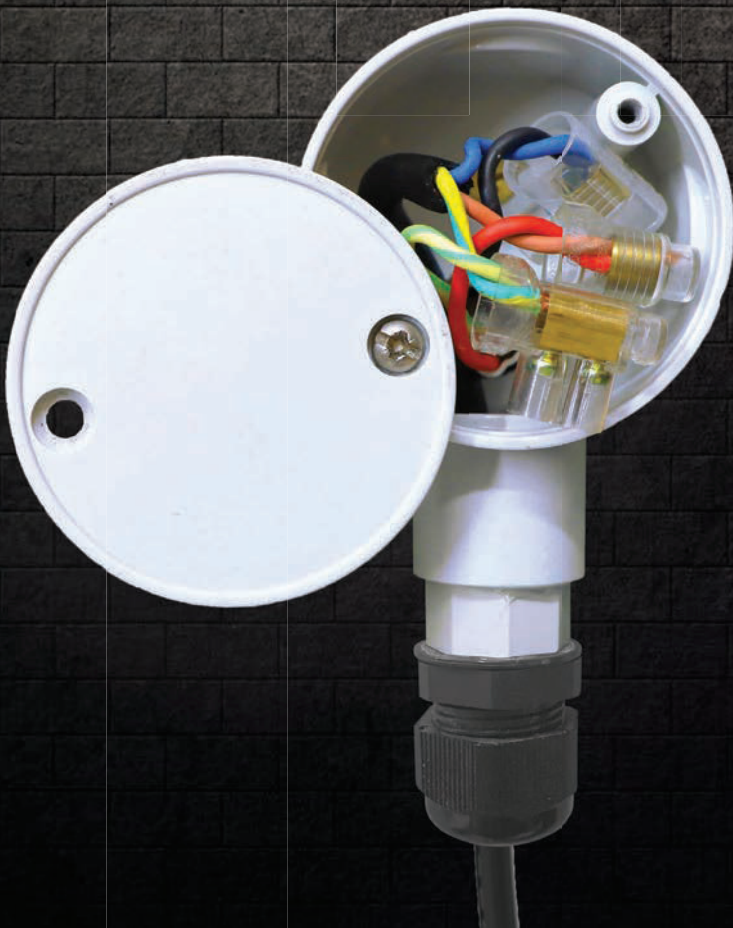

NOXBOX

Junctioning made simple 130

Fast & easy wiring

Versatile multi use

Weather protected*

...In with the NEW

Attached folding lid

Designed for IP65 protection*

Quick-snap terminal block connectors

Rubber seals to cover fixings

Adjustable screw-less clamps

Screw lock for security

Knock out entry points

Mel.ec/nox-box

Out with the OLD...

No back knock out entry

Low IP rating

Sealant required in multiple areas

Bulky & unpractical

Multiple parts and labour required

*IP65 is only for vertical installation