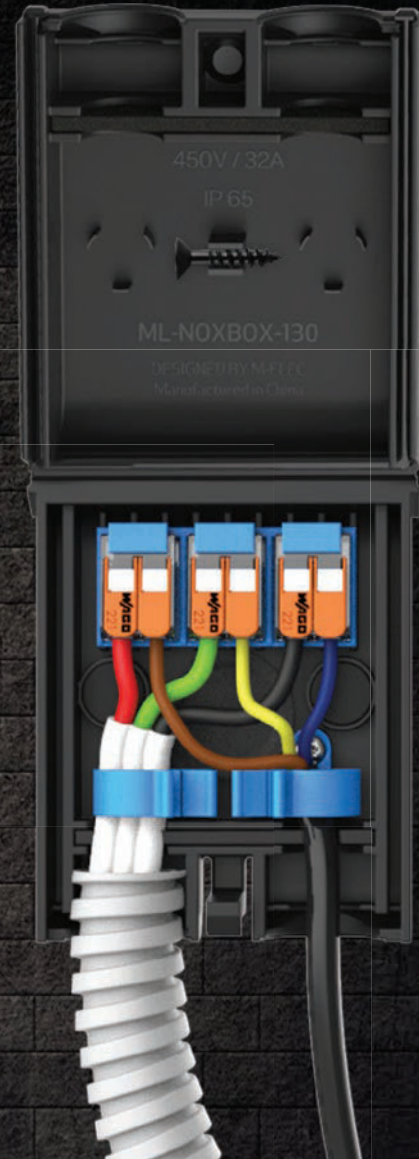

NOXBOX

Junctioning made simple 130

Fast & easy wiring

Versatile multi use

Weather protected*

...In with the NEW

Attached folding lid

Designed for IP65 protection*

Quick-snap terminal block connectors

Rubber seals to cover fixings

Adjustable screw-less clamps

Screw lock for security

Knock out entry points

Mel.ec/nox-box

Out with the OLD...

No back knock out entry