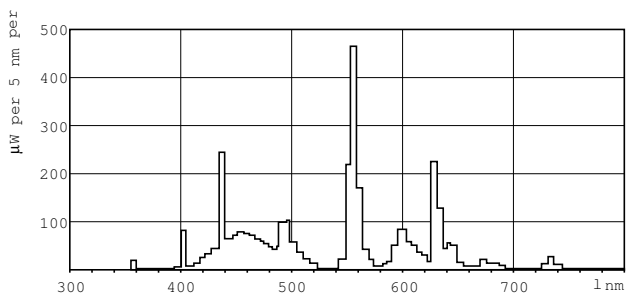

Product data

General Information		Voltage (Nom)	
Cap base	G13 [Medium Bi-Pin Fluorescent]		111 V
Life to 10% failures (nom.)	10000 h	Controls and Dimming	
Life to 50% failures (nom.)	15000 h	Dimmable	Yes
Life to 50% failures preheat (nom.)	20000 h	Mechanical and Housing	
Light Technical		Cap-base information	Green [Green Cap]
Colour Code	865 [CCT of 6,500 K]	Bulb shape	T8 [26 mm (T8)]
Lamp Luminous Flux (Nom)	4800 lm	Approval and Application	
Colour Designation	Cool Daylight	Mercury (Hg) content (nom.)	2.0 mg
Lumen maintenance 2,000 hours (nom.)	96 %	Product Data	
Lumen maintenance 5,000 hours (nom.)	94 %	Full product code	871829125474400
Colour Temperature, horizontal (Nom)	6500 K	Order product name	TL-D 58W/865 1SL/25
Lamp Luminous Efficacy EM (Nom)	83 lm/W	EAN/UPC – product	8718291254744
Colour Rendering Index, horiz (Nom)	80	Order code	927981586524
Operating and Electrical		Local order code	TLD58W865ALTO
Power (Rated) (Nom)	58 W	SAP numerator – quantity per pack	1
Lamp current (nom.)	0.670 A		

MASTER TL-D Super 80

Numerator – packs per outer box	25
SAP material	927981586524
SAP net weight (piece)	0.230 kg

Dimensional drawing

TL-D 58W/865 1SL/25

Product	D (max)	A (max)	B (max)	B (min)	C (max)
TL-D 58W/865 1SL/25	28 mm	1500.0 mm	1507.1 mm	1504.7 mm	1514.2 mm

Photometric data

LDPB_TL-D8G_865-Spectral power distribution B/W

LDPO_TL-D8G_865-Spectral power distribution Colour

Lifetime

LDLE_TL-D8G_0001-Life expectancy diagram

LDLE_TL-D8G_0002-Life expectancy diagram