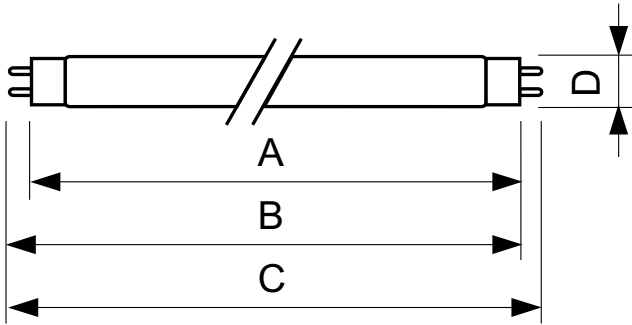

MASTER TL-D Super 80

TL-D 58W/865 1SL/25

Low-pressure mercury discharge lamps with a tubular 26 mm envelope

Warnings and Safety

- A lamp breaking is extremely unlikely to have any impact on your health. If a lamp breaks, ventilate the room for 30 minutes and remove the parts, preferably with gloves. Put them in a sealed plastic bag and take it to your local waste facilities for recycling. Do not use a vacuum cleaner.

Product data

General Information		Voltage (Nom)	
Cap base	G13 [Medium Bi-Pin Fluorescent]		111 V
Life to 10% failures (nom.)	10000 h	Controls and Dimming	
Life to 50% failures (nom.)	15000 h	Dimmable	Yes
Life to 50% failures preheat (nom.)	20000 h	Mechanical and Housing	
Light Technical		Cap-base information	Green [Green Cap]
Colour Code	865 [CCT of 6,500 K]	Bulb shape	T8 [26 mm (T8)]
Lamp Luminous Flux (Nom)	4800 lm	Approval and Application	
Colour Designation	Cool Daylight	Mercury (Hg) content (nom.)	2.0 mg
Lumen maintenance 2,000 hours (nom.)	96 %	Product Data	
Lumen maintenance 5,000 hours (nom.)	94 %	Full product code	871829125474400
Colour Temperature, horizontal (Nom)	6500 K	Order product name	TL-D 58W/865 1SL/25
Lamp Luminous Efficacy EM (Nom)	83 lm/W	EAN/UPC – product	8718291254744
Colour Rendering Index, horiz (Nom)	80	Order code	927981586524
Operating and Electrical		Local order code	TLD58W865ALTO
Power (Rated) (Nom)	58 W	SAP numerator – quantity per pack	1
Lamp current (nom.)	0.670 A		

MASTER TL-D Super 80

Numerator – packs per outer box	25
SAP material	927981586524
SAP net weight (piece)	0.230 kg

Dimensional drawing

TL-D 58W/865 1SL/25

Product	D (max)	A (max)	B (max)	B (min)	C (max)
TL-D 58W/865 1SL/25	28 mm	1500.0 mm	1507.1 mm	1504.7 mm	1514.2 mm