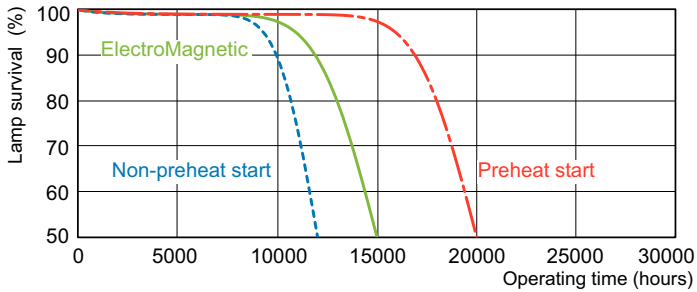

Photometric data

LDPB_TL-D8G_865-Spectral power distribution B/W

LDPO_TL-D8G_865-Spectral power distribution Colour

Lifetime

LDLE_TL-D8G_0001-Life expectancy diagram

LDLE_TL-D8G_0002-Life expectancy diagram