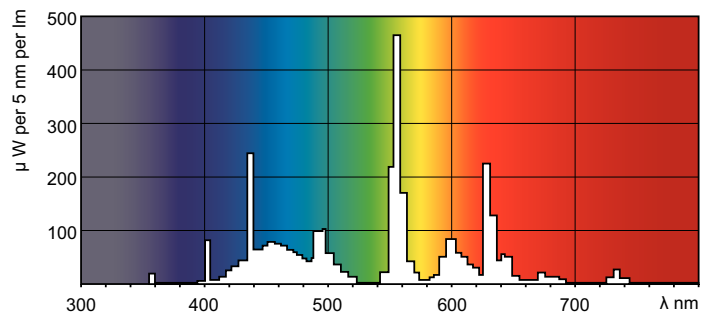

Product data

General Information		Voltage (Nom)	
Cap base	G13 [Medium Bi-Pin Fluorescent]		111 V
Life to 10% failures (nom.)	10000 h	Controls and Dimming	
Life to 50% failures (nom.)	15000 h	Dimmable	Yes
Life to 50% failures preheat (nom.)	20000 h	Mechanical and Housing	
Light Technical		Cap-base information	Green [Green Cap]
Colour Code	865 [CCT of 6,500 K]	Bulb shape	T8 [26 mm (T8)]
Lamp Luminous Flux (Nom)	4800 lm	Approval and Application	
Colour Designation	Cool Daylight	Mercury (Hg) content (nom.)	2.0 mg
Lumen maintenance 2,000 hours (nom.)	96 %	Product Data	
Lumen maintenance 5,000 hours (nom.)	94 %	Full product code	871829125474400
Colour Temperature, horizontal (Nom)	6500 K	Order product name	TL-D 58W/865 1SL/25
Lamp Luminous Efficacy EM (Nom)	83 lm/W	EAN/UPC – product	8718291254744
Colour Rendering Index, horiz (Nom)	80	Order code	927981586524
Operating and Electrical		Local order code	TLD58W865ALTO
Power (Rated) (Nom)	58 W	SAP numerator – quantity per pack	1
Lamp current (nom.)	0.670 A		

MASTER TL-D Super 80

Numerator – packs per outer box	25
SAP material	927981586524
SAP net weight (piece)	0.230 kg

Dimensional drawing

TL-D 58W/865 1SL/25

Product	D (max)	A (max)	B (max)	B (min)	C (max)
TL-D 58W/865 1SL/25	28 mm	1500.0 mm	1507.1 mm	1504.7 mm	1514.2 mm

Photometric data

LDPB_TL-D8G_865-Spectral power distribution B/W

LDPO_TL-D8G_865-Spectral power distribution Colour

Lifetime

LDLE_TL-D8G_0001-Life expectancy diagram

LDLE_TL-D8G_0002-Life expectancy diagram