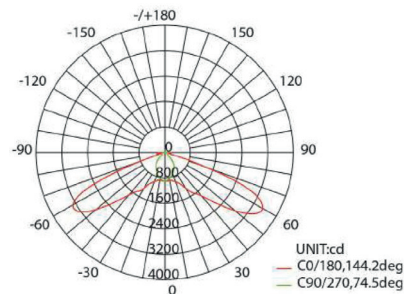

PHOTOMETRY

All published Luminaire photometric testing performed to IESNA LM-79-08 standards by a NVLAP accredited Laboratory.

ORDER CODES

Model	Lumens	Wattage	Light Colour*	Weight	Size (in mm)		
					A	B	C
LL-3197WW	2,600Lm	20 watts	Warm White 2700K	2.8kg	460	173	53
LL-3197CW	2,600Lm	20 watts	Cool White 5000K	2.8kg	460	173	53
LL-3199WW	6,500Lm	50 watts	Warm White 2700K	2.8kg	460	173	53
LL-3199CW	6,500Lm	50 watts	Cool White 5000K	2.8kg	460	173	53

NOW AVAILABLE IN DC:

LL-3198-12-DC	3,900Lm	30 watts	Cool White 5000K	2.8kg	460	173	53
LL-3198-24-DC	3,900Lm	30 watts	Cool White 5000K	2.8kg	460	173	53

ACCESSORIES

LL-BRACKET	316 Stainless Steel Bracket Wall / Corner Mount
LL-EM	Emergency Pack Remote (By Clevertronics)
LL-PE	PE Cell and back plate.
LL-4060	40mm to 60mm adaptor.

SMARTER LIGHTING SOLUTIONS

IQ Lighting Australia
6/24 Yalgar Rd, Kirrawee NSW 2232
www.iqlighting.com.au
1300 475 444

Technical Data sheets available on request. Model appearance may vary.
July 2020 specifications are subject to change without prior notice.

*NatureSpec wildlife safe amber light available on request