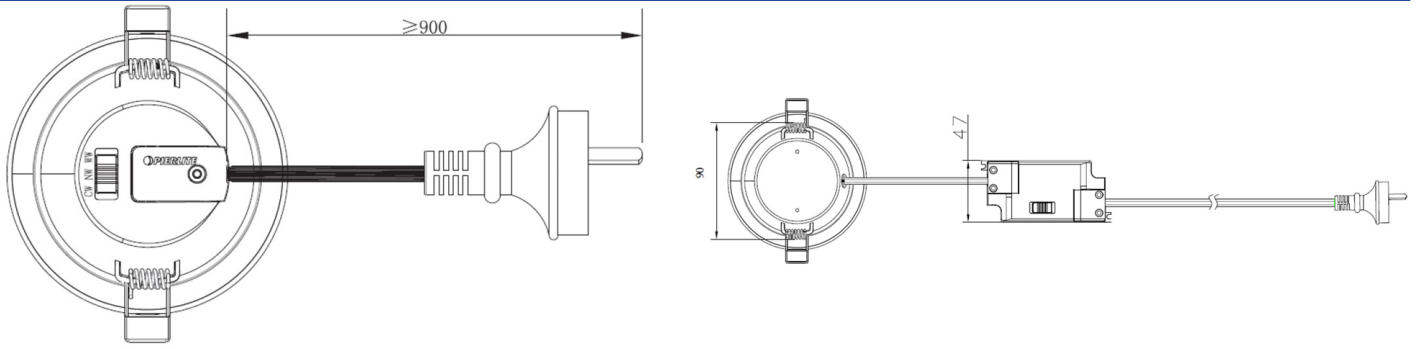

Line Drawings