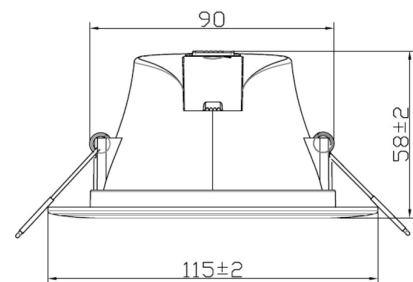

Line Drawings