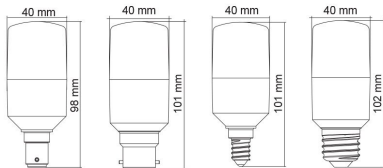

## Technical Specification

| Model No.   | Input Voltage (V/AC) | Power (W) | Lumens (lm) | CCT (K)        | CRI | Beam Angle (°) |
|-------------|----------------------|-----------|-------------|----------------|-----|----------------|
| LT407TC/B15 | 240                  | 7         | 650/700/650 | 3000/4000/6000 | 80  | 200            |
| LT407TC/E14 | 240                  | 7         | 650/700/650 | 3000/4000/6000 | 80  | 200            |
| LT407TC/B22 | 240                  | 7         | 650/700/650 | 3000/4000/6000 | 80  | 200            |
| LT407TC/E27 | 240                  | 7         | 650/700/650 | 3000/4000/6000 | 80  | 200            |

| Model No.   | Dimmable | Diameter (mm) | Length (mm) | Base Type |
|-------------|----------|---------------|-------------|-----------|
| LT407TC/B15 | NO       | 40            | 98          | B15       |
| LT407TC/E14 | NO       | 40            | 101         | E14       |
| LT407TC/B22 | NO       | 40            | 101         | B22       |
| LT407TC/E27 | NO       | 40            | 102         | E27       |

## Dimensions

LT407 B15    LT407 B22    LT407 E14    LT407 E27

### Dimensions