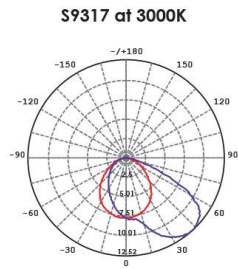

Photometric Data

Unit: cd C0/C180 _____ C90/C270 _____