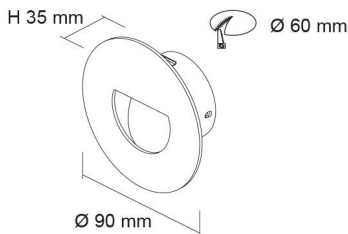

Dimensions