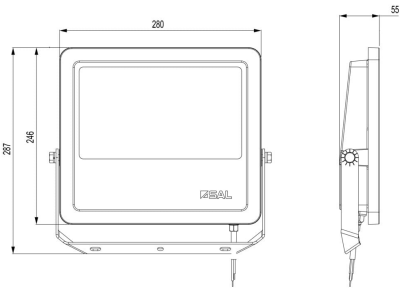

Beam Angle (°)	Body Colour	Dim (mm)	Mass (kg)
110	Black	280(L) x 55(W) x 246(H)	2.55
110	Black	280(L) x 55(W) x 246(H)	2.55
110	Black	310(L) x 55(W) x 345(H)	3.77
110	Black	334(L) x 57(W) x 351(H)	4.27
110	Black	435(L) x 63(W) x 395(H)	7.3
110	Black	435(L) x 63(W) x 395(H)	7.93

Due to continued product and technology enhancements, data sourced from sal.net.au shall not form part of any contract and or technical performance guarantee unless expressly confirmed in writing by SAL at the time of order. Products are sold in accordance with [SAL Terms and Conditions of sale](#) and all images shown are for illustration purposes only and may vary from the actual colour or finish. Unless specifically stated, all IP ratings nominated for Interior products are from "below the ceiling".

Dimensions

SE7169MP100TC