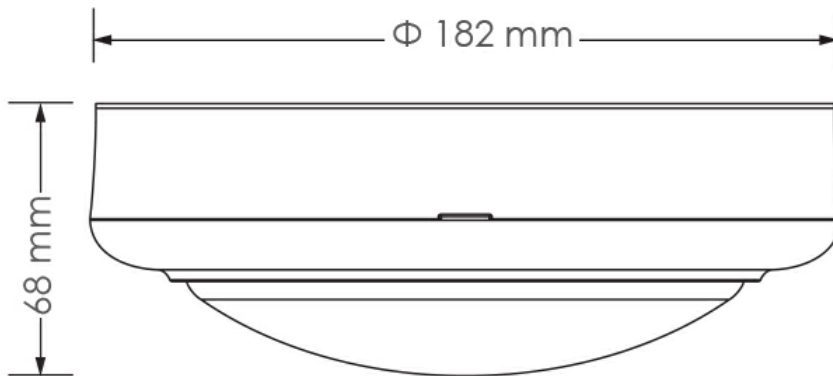

- Durable UV resistant white or black polycarbonate body, opal polycarbonate diffuser
- Integral control gear, 15 watt.
- CRI > 80, 1050lm
- Quick connect installation design
- Robust IK08 protection

Technical Specification

Model No.	Beam Angle (°)	Body Colour	Dimensions (mm)
SL7272CW/WH	110	WHITE	182(W) x 68(H)
SL7272CW/BK	110	BLACK	182(W) x 68(H)

Due to continued product and technology enhancements, data sourced from sal.net.au shall not form part of any contract and or technical performance guarantee unless expressly confirmed in writing by SAL at the time of order. Products are sold in accordance with [SAL Terms and Conditions of sale](#) and all images shown are for illustration purposes only and may vary from the actual colour or finish. Unless specifically stated, all IP ratings nominated for Interior products are from "below the ceiling".

Dimensions

Photometric Data

Unit: cd C0/C180 _____ C90/C270 _____

SL7272CW/WH at 4000K

Product Images