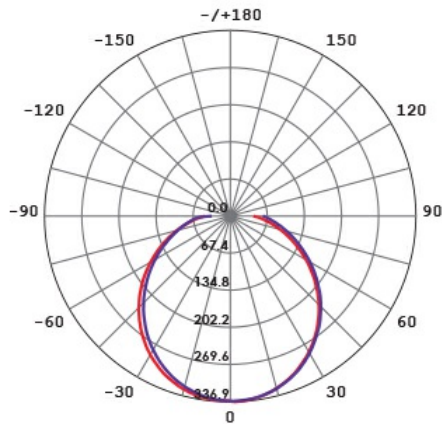

Model No.	Beam Angle (°)	Body Colour	Dimensions (mm)
SL7272CW/WH	110	WHITE	182(W) x 68(H)
SL7272CW/BK	110	BLACK	182(W) x 68(H)

Due to continued product and technology enhancements, data sourced from sal.net.au shall not form part of any contract and or technical performance guarantee unless expressly confirmed in writing by SAL at the time of order. Products are sold in accordance with [SAL Terms and Conditions of sale](#) and all images shown are for illustration purposes only and may vary from the actual colour or finish. Unless specifically stated, all IP ratings nominated for Interior products are from "below the ceiling".

Dimensions

Photometric Data

Unit: cd C0/C180 _____ C90/C270 _____

SL7272CW/WH at 4000K

Product Images