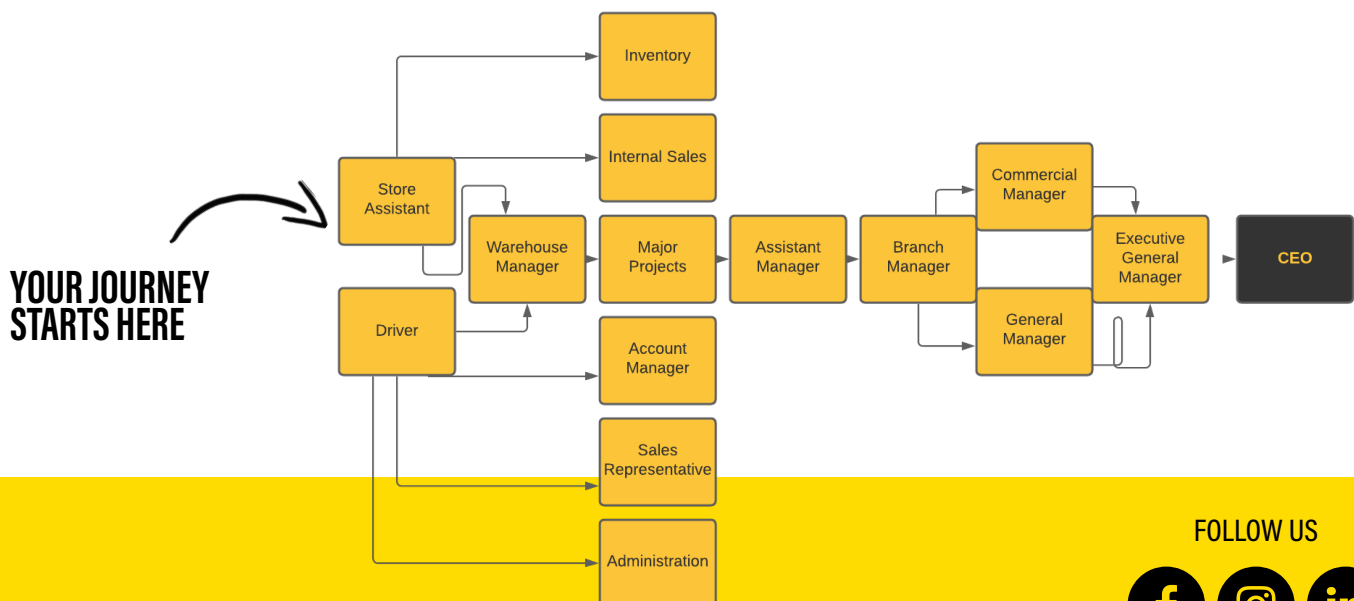

WHERE COULD YOUR JOURNEY TAKE YOU?

I started working for Sherriff Electrical Wholesalers Cairns in February 2017 after I applied for a Sales Graduate Traineeship through SEEK. I work as a delivery driver, storeman, counter sales, BDM, account manager and staff trainer. I enjoy working for Sherriff because of the supportive and friendly team environment at the branch.

Luke Duignan

Account Manager

5 years ago I started working for Sherriff Electrical Wholesalers Adelaide. I started as a driver and within 1 year I moved to counter sales. I have now just taken on the role of Business Development Manager.

Tom Wyatt

Business Development
Manager

I've been working for Sherriff for over 15 years. I am one of the original Sherriff employees from day one. I started as a Storeperson/driver straight out of school and have worked my way up through the ranks from Storeperson to Sherriff National Commercial Manager. The rewards are endless, as well as the encouragement you receive to better yourself.

Aaron Donegan

National Commercial Manager

FOLLOW US