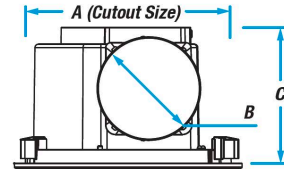

radiantlighting

AIRBUS 200

EXHAUST FANS

BY VENTAIR

DIMENSIONS

Model	A	B	C
PVPX200	Ø240mm	Ø100mm	170mm

PRODUCT NAME	Airbus 200 (Round & Square)
DESIGNER	Ventair
MANUFACTURER	Ventair
CATEGORY	Exhaust Fans
MOTOR POWER	30W
PRODUCT CODE	<p>640-PVPX200 (Body Only)</p> <p>640-ABG200WH-RD (White, Round Fascia Only)</p> <p>640-ABG200WH-SQ (White, Square Fascia Only)</p> <p>640-ABG200SS-RD (Silver, Round, Fascia Only)</p> <p>640-ABG200SS-SQ (Silver, Square, Fascia Only)</p> <p>640-ABG200BL-RD (Black, Round, Fascia Only)</p> <p>640-ABG200BL-SQ (Black, Square, Fascia Only)</p>

FINISHES	Black / White / Silver
DIMENSIONS	<p>Square Fascia: 272 x 272 mm</p> <p>Round Fascia: Ø 272 mm</p> <p>Cut out for Motor: Ø 240 mm</p>
IP	X4
WARRANTY	5 years

PROJECT	
TYPE	
NOTES	