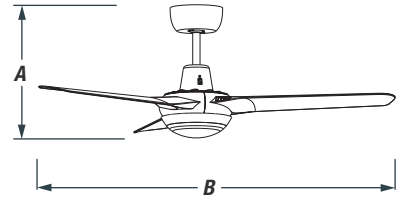

SPYDA

THE CEILING FAN REVOLUTION

1250MM

WITH LED LIGHT

1250mm (50") Fully Moulded 3 Blade Ceiling Fan with Tri-Colour LED Light

DIMENSIONS

A	B
391mm	1250mm

BLADES

Count: Three
Materials: PC Composite
Sweep: 1250mm (50")
Pitch: HIGH (curved blade)

MOTOR

Type: AC True Spin™
Wattage (HML): 55/34/14 watts
Air Movement: 12,600 / 10,020 / 6,060m³H
RPM: 230/170/107rpm
Capacitor: 2.0µf